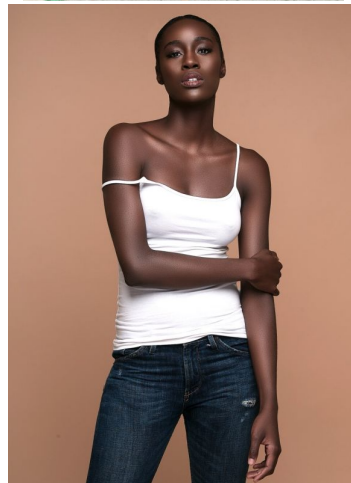

ENIG MODELS

Aleka Ward

Height : 5'10" / 178 cm | Bust : 34" / 86 cm | Waist : 25" / 63 cm | Hips : 36" / 91 cm | Shoe : 8.5 US / 6.0 UK | Hair Colour : Black | Eyes : Brown

ENIG

MODELS

ENIG MODELS

Aleka Ward

Height : 5'10" / 178 cm | Bust : 34" / 86 cm | Waist : 25" / 63 cm | Hips : 36" / 91 cm | Shoe : 8.5 US / 6.0 UK | Hair Colour : Black | Eyes : Brown