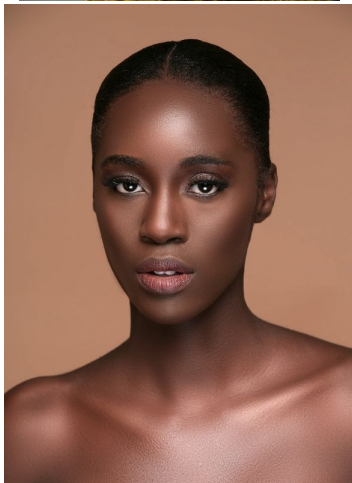

ENIG MODELS

Aleka Ward

Height : 5'10" / 178 cm | Bust : 34" / 86 cm | Waist : 25" / 63 cm | Hips : 36" / 91 cm | Shoe : 8.5 US / 6.0 UK | Hair Colour : Black | Eyes : Brown

ENIG

MODELS

ENIG MODELS

Aleka Ward

Height : 5'10" / 178 cm | Bust : 34" / 86 cm | Waist : 25" / 63 cm | Hips : 36" / 91 cm | Shoe : 8.5 US / 6.0 UK | Hair Colour : Black | Eyes : Brown