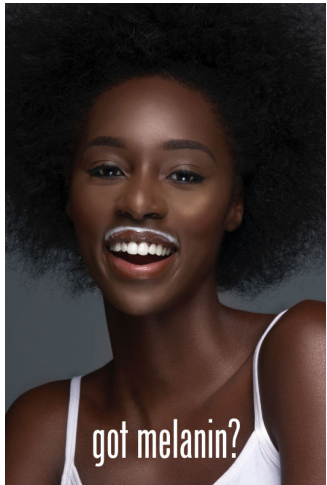

ENIG MODELS

Aleka Ward

Height : 5'10" / 178 cm | Bust : 34" / 86 cm | Waist : 25" / 63 cm | Hips : 36" / 91 cm | Shoe : 8.5 US / 6.0 UK | Hair Colour : Black | Eyes : Brown

ENIG

MODELS

ENIG MODELS

Aleka Ward

Height : 5'10" / 178 cm | Bust : 34" / 86 cm | Waist : 25" / 63 cm | Hips : 36" / 91 cm | Shoe : 8.5 US / 6.0 UK | Hair Colour : Black | Eyes : Brown