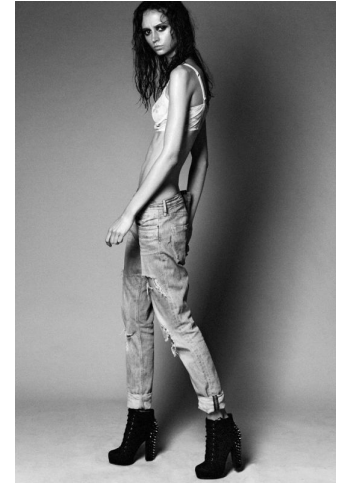

ENIG MODELS

Alina Vinca

Height : 5'11" / 180 cm | Bust : 32" / 81 cm | Waist : 24" / 61 cm | Hips : 34" / 86 cm | Shoe : 8.0 US / 6.0 UK | Hair Colour : Brown | Eyes : Brown

ENIG

MODELS

ENIG

MODELS

ENIG MODELS

Alina Vinca

Height : 5'11" / 180 cm | Bust : 32" / 81 cm | Waist : 24" / 61 cm | Hips : 34" / 86 cm | Shoe : 8.0 US / 6.0 UK | Hair Colour : Brown | Eyes : Brown