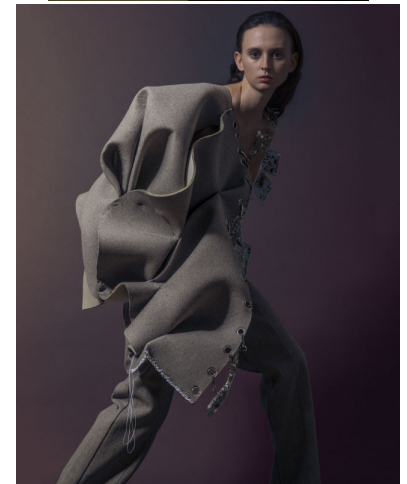

ENIG MODELS

Alina Vinca

Height : 5'11" / 180 cm | Bust : 32" / 81 cm | Waist : 24" / 61 cm | Hips : 34" / 86 cm | Shoe : 8.0 US / 6.0 UK | Hair Colour : Brown | Eyes : Brown

ENIG

MODELS

ENIG

MODELS

ENIG MODELS

Alina Vinca

Height : 5'11" / 180 cm | Bust : 32" / 81 cm | Waist : 24" / 61 cm | Hips : 34" / 86 cm | Shoe : 8.0 US / 6.0 UK | Hair Colour : Brown | Eyes : Brown