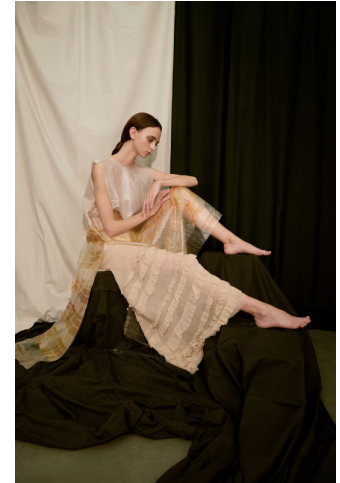

ENIG MODELS

Alina Vinca

Height : 5'11" / 180 cm | Bust : 32" / 81 cm | Waist : 24" / 61 cm | Hips : 34" / 86 cm | Shoe : 8.0 US / 6.0 UK | Hair Colour : Brown | Eyes : Brown

ENIG

MODELS

ENIG

MODELS

ENIG MODELS

Alina Vinca

Height : 5'11" / 180 cm | Bust : 32" / 81 cm | Waist : 24" / 61 cm | Hips : 34" / 86 cm | Shoe : 8.0 US / 6.0 UK | Hair Colour : Brown | Eyes : Brown