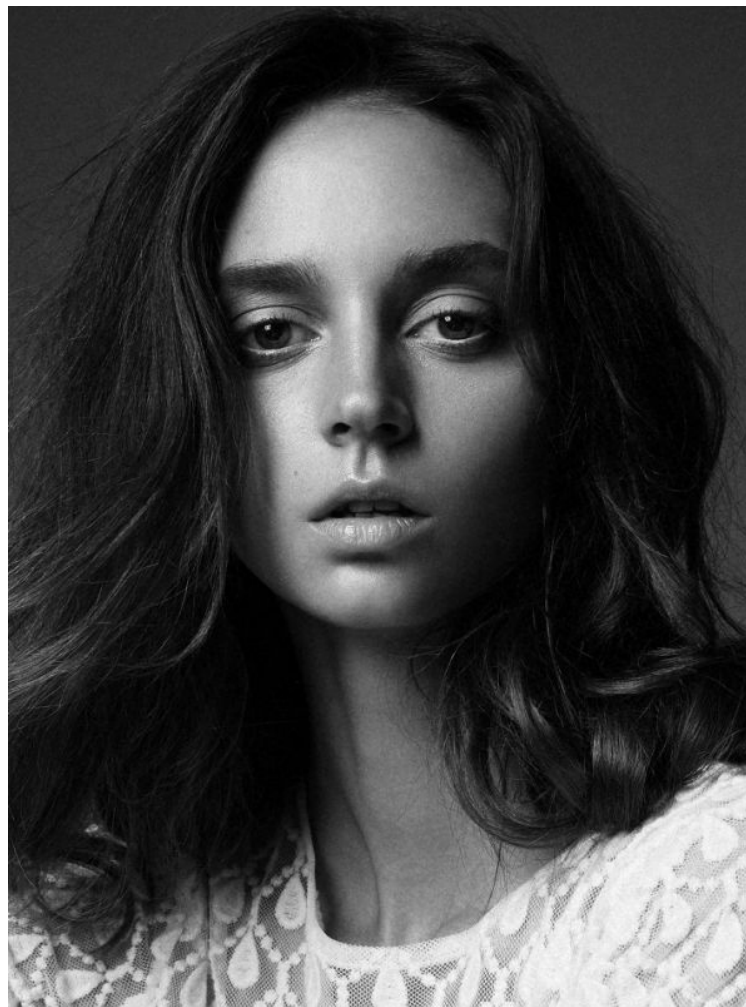

ENIG MODELS

Alina Vinca

Height : 5'11" / 180 cm | Bust : 32" / 81 cm | Waist : 24" / 61 cm | Hips : 34" / 86 cm | Shoe : 8.0 US / 6.0 UK | Hair Colour : Brown | Eyes : Brown

ENIG

MODELS

ENIG

MODELS

ENIG MODELS

Alina Vinca

Height : 5'11" / 180 cm | Bust : 32" / 81 cm | Waist : 24" / 61 cm | Hips : 34" / 86 cm | Shoe : 8.0 US / 6.0 UK | Hair Colour : Brown | Eyes : Brown