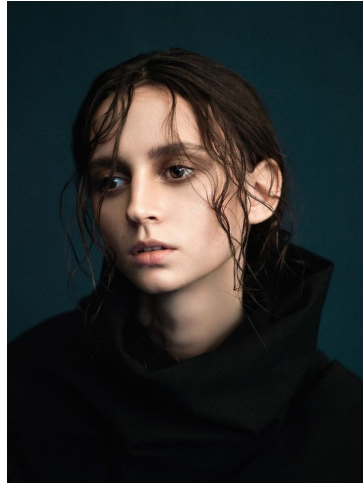

ENIG MODELS

Alina Vinca

Height : 5'11" / 180 cm | Bust : 32" / 81 cm | Waist : 24" / 61 cm | Hips : 34" / 86 cm | Shoe : 8.0 US / 6.0 UK | Hair Colour : Brown | Eyes : Brown

ENIG

MODELS

ENIG

MODELS

ENIG MODELS

Alina Vinca

Height : 5'11" / 180 cm | Bust : 32" / 81 cm | Waist : 24" / 61 cm | Hips : 34" / 86 cm | Shoe : 8.0 US / 6.0 UK | Hair Colour : Brown | Eyes : Brown