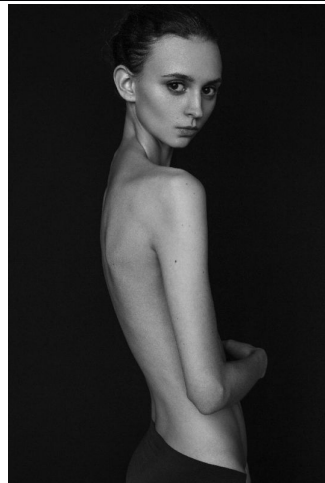

ENIG MODELS

Alina Vinca

Height : 5'11" / 180 cm | Bust : 32" / 81 cm | Waist : 24" / 61 cm | Hips : 34" / 86 cm | Shoe : 8.0 US / 6.0 UK | Hair Colour : Brown | Eyes : Brown

ENIG

MODELS

ENIG

MODELS

ENIG MODELS

Alina Vinca

Height : 5'11" / 180 cm | Bust : 32" / 81 cm | Waist : 24" / 61 cm | Hips : 34" / 86 cm | Shoe : 8.0 US / 6.0 UK | Hair Colour : Brown | Eyes : Brown