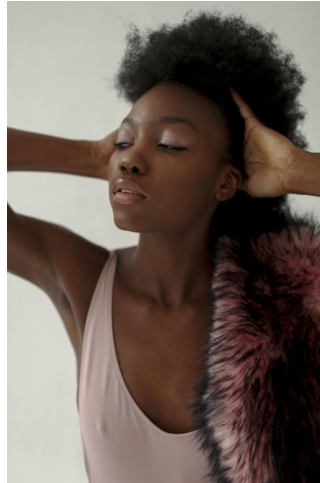

# ENIG MODELS

Annick Thiomb

Height : 5'9.5" / 176 cm | Bust : 31" / 79 cm | Waist : 24" / 61 cm | Hips : 35" / 89 cm | Shoe : 8.5 US / 6.0 UK | Hair Colour : Brown | Eyes : Brown