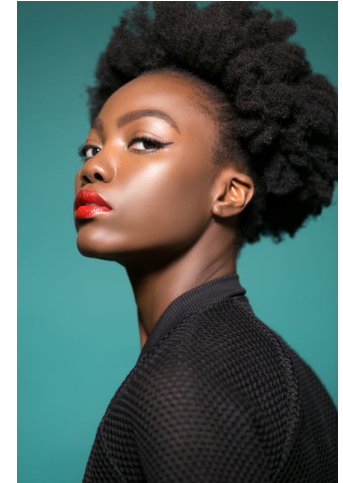

# ENIG MODELS

Annick Thiomb

Height : 5'9.5" / 176 cm | Bust : 31" / 79 cm | Waist : 24" / 61 cm | Hips : 35" / 89 cm | Shoe : 8.5 US / 6.0 UK | Hair Colour : Brown | Eyes : Brown