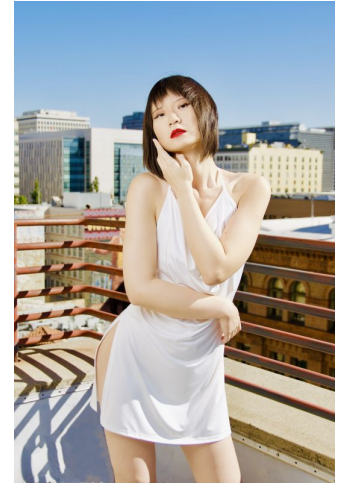

Logo not found or type unknown

Aurora

Height : 5'10" / 178 cm | Bust : 33" / 84 cm | Waist : 25" / 64 cm | Hips : 36" / 91 cm | Shoe : 8.5 US / 6.0 UK | Hair Colour : Dark Brown | Eyes : Brown

Logo not found or type unknown

Logo not found or type unknown

Aurora

Height : 5'10" / 178 cm | Bust : 33" / 84 cm | Waist : 25" / 64 cm | Hips : 36" / 91 cm | Shoe : 8.5 US / 6.0 UK | Hair Colour : Dark Brown | Eyes : Brown