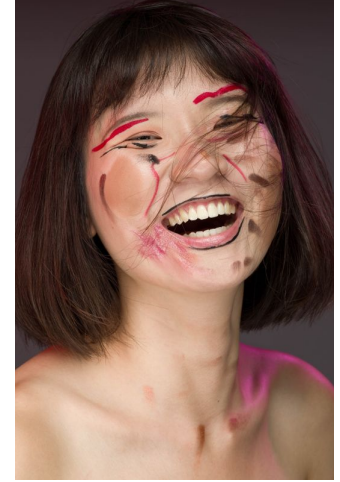

Logo not found or type unknown

Aurora

Height : 5'10" / 178 cm | Bust : 33" / 84 cm | Waist : 25" / 64 cm | Hips : 36" / 91 cm | Shoe : 8.5 US / 6.0 UK | Hair Colour : Dark Brown | Eyes : Brown

Logo not found or type unknown

Logo not found or type unknown

Aurora

Height : 5'10" / 178 cm | Bust : 33" / 84 cm | Waist : 25" / 64 cm | Hips : 36" / 91 cm | Shoe : 8.5 US / 6.0 UK | Hair Colour : Dark Brown | Eyes : Brown