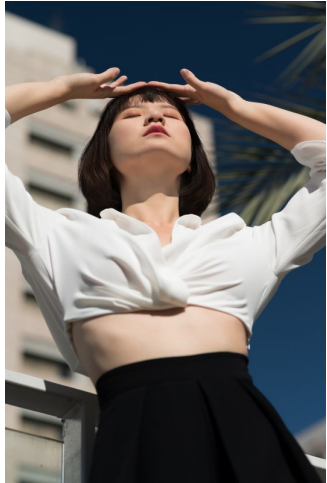

Logo not found or type unknown

Aurora

Height : 5'10" / 178 cm | Bust : 33" / 84 cm | Waist : 25" / 64 cm | Hips : 36" / 91 cm | Shoe : 8.5 US / 6.0 UK | Hair Colour : Dark Brown | Eyes : Brown

Logo not found or type unknown

Logo not found or type unknown

Aurora

Height : 5'10" / 178 cm | Bust : 33" / 84 cm | Waist : 25" / 64 cm | Hips : 36" / 91 cm | Shoe : 8.5 US / 6.0 UK | Hair Colour : Dark Brown | Eyes : Brown