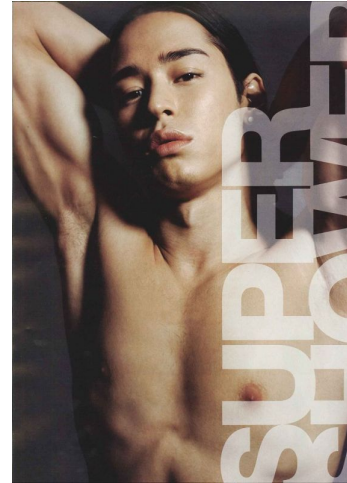

ENIG

M O D E L S

Aziz

Height : 6'1.5" / 186 cm | Waist : 32" / 81 cm | Chest : 38" / 96 cm | Hips : 40" / 101 cm | Hair Colour : Brown | Eyes : Brown

ENIGMA

MODELS

ENIG MODELS

Aziz

Height : 6'1.5" / 186 cm | Waist : 32" / 81 cm | Chest : 38" / 96 cm | Hips : 40" / 101 cm | Hair Colour : Brown | Eyes : Brown