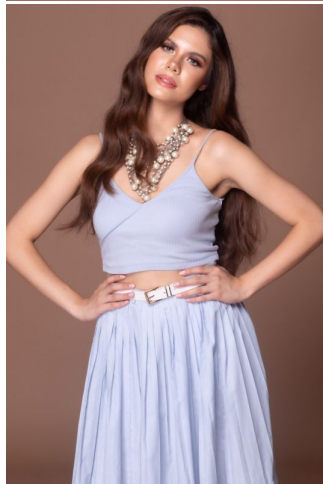

Logo not found or type unknown

Betty Davis

Height : 5'9" / 175 cm | Bust : 34" / 86 cm | Waist : 24.5" / 62 cm | Hips : 35.5" / 90 cm | Shoe : 9.5 US / 7.0 UK | Hair Colour : Brown | Eyes : Brown

Logo not found or type unknown

Logo not found or type unknown

Betty Davis

Height : 5'9" / 175 cm | Bust : 34" / 86 cm | Waist : 24.5" / 62 cm | Hips : 35.5" / 90 cm | Shoe : 9.5 US / 7.0 UK | Hair Colour : Brown | Eyes : Brown