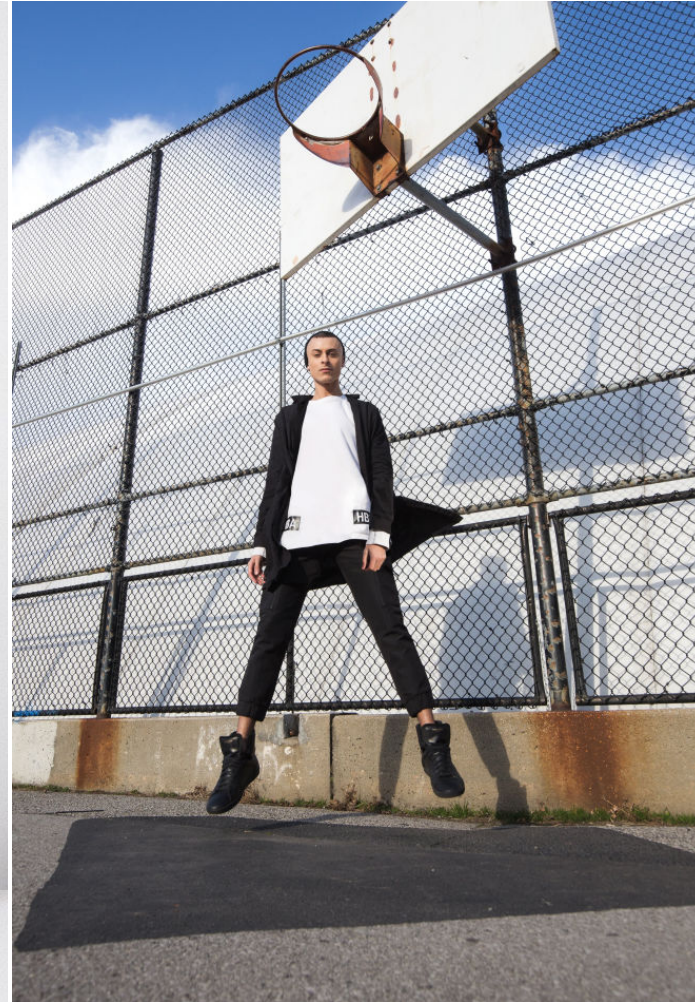

ENIG

MODELS

Cory

Height : 6'2" / 188 cm | Waist : 28.5" / 72 cm | Chest : 33" / 84 cm | Hair Colour : Brown | Eyes : Blue/Green

ENIG MODELS

Cory

Height : 6'2" / 188 cm | Waist : 28.5" / 72 cm | Chest : 33" / 84 cm | Hair Colour : Brown | Eyes : Blue/Green