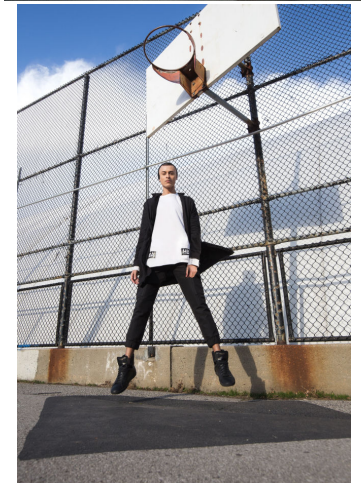

ENIG

M O D E L S

Cory

Height : 6'2" / 188 cm | Waist : 28.5" / 72 cm | Chest : 33" / 84 cm | Hair Colour : Brown | Eyes : Blue/Green

ENIG MODELS

ENIG

MODELS

ENIG MODELS

Cory

Height : 6'2" / 188 cm | Waist : 28.5" / 72 cm | Chest : 33" / 84 cm | Hair Colour : Brown | Eyes : Blue/Green