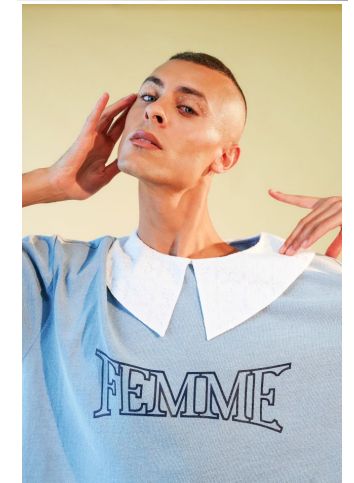

ENIG

M O D E L S

Cory

Height : 6'2" / 188 cm | Waist : 28.5" / 72 cm | Chest : 33" / 84 cm | Hair Colour : Brown | Eyes : Blue/Green

ENIG MODELS

ENIG

MODELS

ENIG MODELS

Cory

Height : 6'2" / 188 cm | Waist : 28.5" / 72 cm | Chest : 33" / 84 cm | Hair Colour : Brown | Eyes : Blue/Green