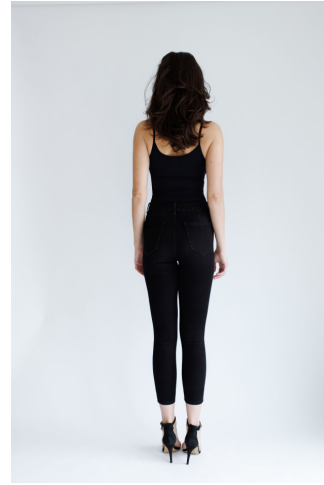

# ENIG

MODELS

Diana Banya

Height : 5'11.5" / 182 cm | Bust : 33.5" / 85 cm | Waist : 27" / 68 cm | Hips : 36.5" / 93 cm | Shoe : 10.0 US / 7.0 UK | Hair Colour : Brown | Eyes : Brown