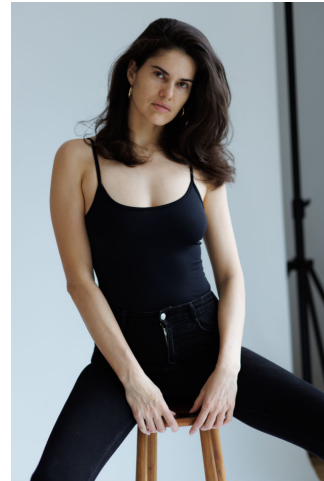

# ENIG

MODELS

Diana Banya

Height : 5'11.5" / 182 cm | Bust : 33.5" / 85 cm | Waist : 27" / 68 cm | Hips : 36.5" / 93 cm | Shoe : 10.0 US / 7.0 UK | Hair Colour : Brown | Eyes : Brown