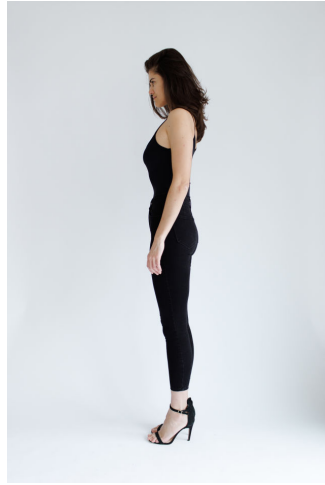

# ENIG

MODELS

Diana Banya

Height : 5'11.5" / 182 cm | Bust : 33.5" / 85 cm | Waist : 27" / 68 cm | Hips : 36.5" / 93 cm | Shoe : 10.0 US / 7.0 UK | Hair Colour : Brown | Eyes : Brown