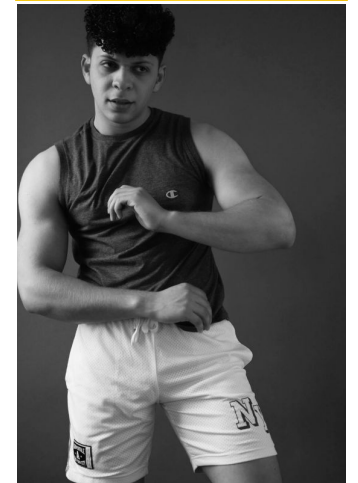

# ENIG

M O D E L S

Edwin Santiago

Height : 5'9" / 175 cm | Waist : 31" / 79 cm | Chest : 39" / 99 cm | Hair Colour : Brown | Eyes : Hazel

# ENIG

MODELS

Edwin Santiago

Height : 5'9" / 175 cm | Waist : 31" / 79 cm | Chest : 39" / 99 cm | Hair Colour : Brown | Eyes : Hazel