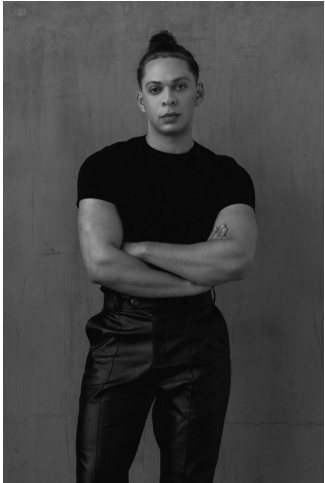

# ENIG

M O D E L S

Edwin Santiago

Height : 5'9" / 175 cm | Waist : 31" / 79 cm | Chest : 39" / 99 cm | Hair Colour : Brown | Eyes : Hazel

# ENIG

MODELS

Edwin Santiago

Height : 5'9" / 175 cm | Waist : 31" / 79 cm | Chest : 39" / 99 cm | Hair Colour : Brown | Eyes : Hazel