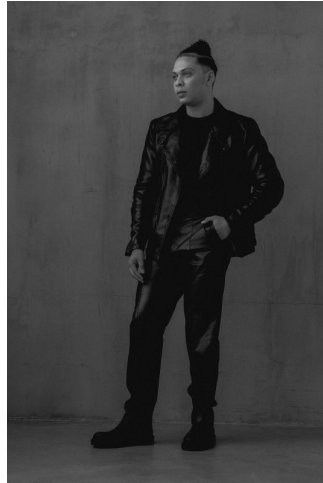

# ENIG

M O D E L S

Edwin Santiago

Height : 5'9" / 175 cm | Waist : 31" / 79 cm | Chest : 39" / 99 cm | Hair Colour : Brown | Eyes : Hazel

# ENIG

MODELS

Edwin Santiago

Height : 5'9" / 175 cm | Waist : 31" / 79 cm | Chest : 39" / 99 cm | Hair Colour : Brown | Eyes : Hazel