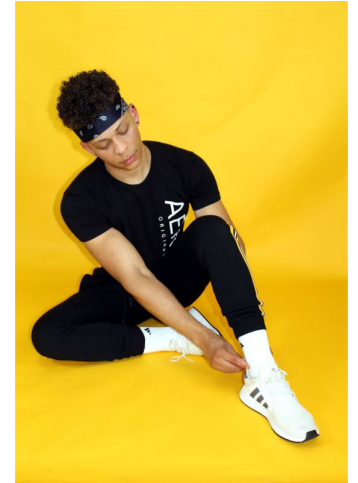

# ENIG

M O D E L S

Edwin Santiago

Height : 5'9" / 175 cm | Waist : 31" / 79 cm | Chest : 39" / 99 cm | Hair Colour : Brown | Eyes : Hazel

# ENIG

MODELS

Edwin Santiago

Height : 5'9" / 175 cm | Waist : 31" / 79 cm | Chest : 39" / 99 cm | Hair Colour : Brown | Eyes : Hazel