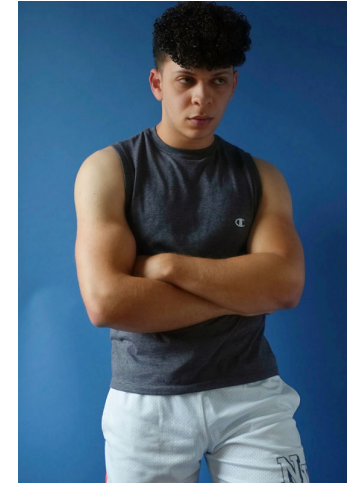

# ENIG

M O D E L S

Edwin Santiago

Height : 5'9" / 175 cm | Waist : 31" / 79 cm | Chest : 39" / 99 cm | Hair Colour : Brown | Eyes : Hazel

# ENIG

MODELS

Edwin Santiago

Height : 5'9" / 175 cm | Waist : 31" / 79 cm | Chest : 39" / 99 cm | Hair Colour : Brown | Eyes : Hazel