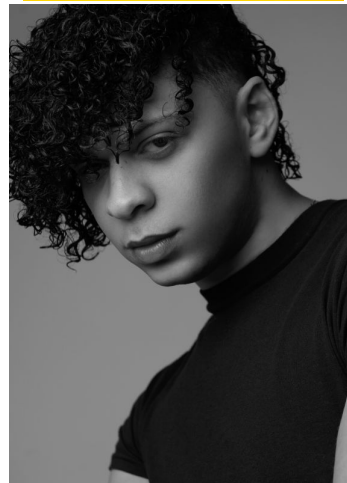

# ENIG

M O D E L S

Edwin Santiago

Height : 5'9" / 175 cm | Waist : 31" / 79 cm | Chest : 39" / 99 cm | Hair Colour : Brown | Eyes : Hazel

# ENIG

MODELS

Edwin Santiago

Height : 5'9" / 175 cm | Waist : 31" / 79 cm | Chest : 39" / 99 cm | Hair Colour : Brown | Eyes : Hazel