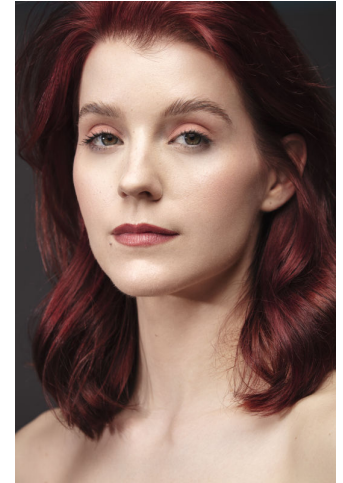

ENIG MODELS

Emma Driver

Height : 5'11" / 180 cm | Bust : 32" / 81 cm | Waist : 26" / 66 cm | Hips : 38" / 97 cm | Shoe : 10.0 US / 7.0 UK | Hair Colour : Red | Eyes : Hazel

ENIG

M O D E L S

Emma Driver

Height : 5'11" / 180 cm | Bust : 32" / 81 cm | Waist : 26" / 66 cm | Hips : 38" / 97 cm | Shoe : 10.0 US / 7.0 UK | Hair Colour : Red | Eyes : Hazel