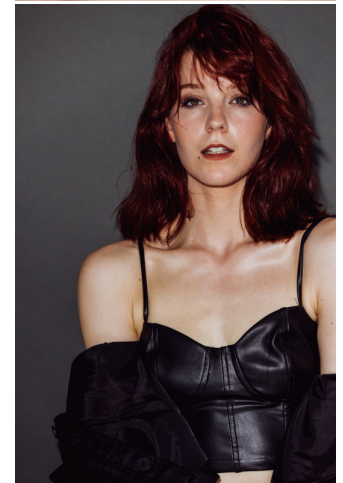

ENIG MODELS

Emma Driver

Height : 5'11" / 180 cm | Bust : 32" / 81 cm | Waist : 26" / 66 cm | Hips : 38" / 97 cm | Shoe : 10.0 US / 7.0 UK | Hair Colour : Red | Eyes : Hazel

ENIG

M O D E L S

Emma Driver

Height : 5'11" / 180 cm | Bust : 32" / 81 cm | Waist : 26" / 66 cm | Hips : 38" / 97 cm | Shoe : 10.0 US / 7.0 UK | Hair Colour : Red | Eyes : Hazel