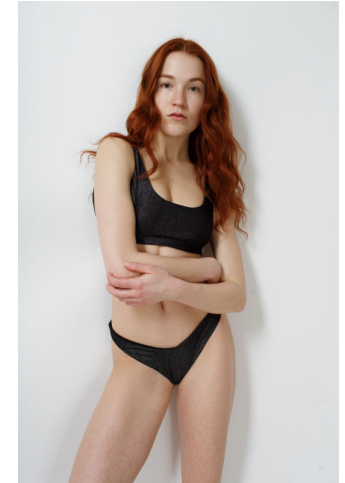

ENIG MODELS

Gabrielle Arthur

Height : 5'8.5" / 174 cm | Bust : 32" / 81 cm | Waist : 25" / 64 cm | Hips : 34.5" / 88 cm | Shoe : 8.0 US / 6.0 UK | Hair Colour : Auburn | Eyes : Green

ENIG

MODELS

ENIG MODELS

Gabrielle Arthur

Height : 5'8.5" / 174 cm | Bust : 32" / 81 cm | Waist : 25" / 64 cm | Hips : 34.5" / 88 cm | Shoe : 8.0 US / 6.0 UK | Hair Colour : Auburn | Eyes : Green