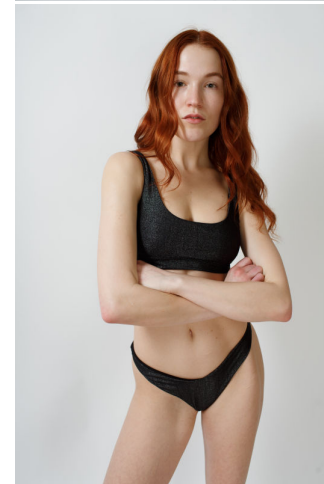

ENIG MODELS

Gabrielle Arthur

Height : 5'8.5" / 174 cm | Bust : 32" / 81 cm | Waist : 25" / 64 cm | Hips : 34.5" / 88 cm | Shoe : 8.0 US / 6.0 UK | Hair Colour : Auburn | Eyes : Green

ENIG

MODELS

ENIG MODELS

Gabrielle Arthur

Height : 5'8.5" / 174 cm | Bust : 32" / 81 cm | Waist : 25" / 64 cm | Hips : 34.5" / 88 cm | Shoe : 8.0 US / 6.0 UK | Hair Colour : Auburn | Eyes : Green