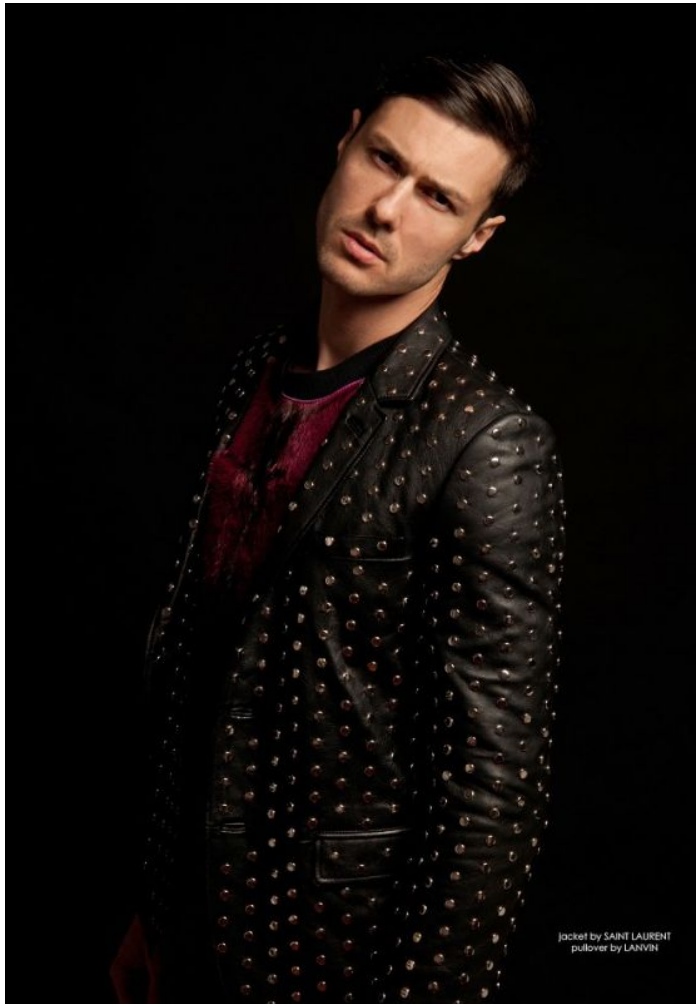

ENIG MODELS

Igor

Height : 6'1" / 185 cm | Waist : 31" / 79 cm | Chest : 38" / 97 cm | Hips : 36.5" / 93 cm | Hair Colour : Dark Brown | Eyes : Brown