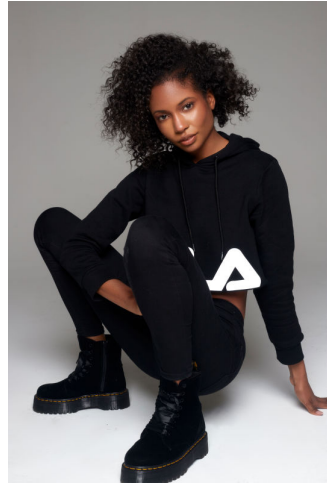

ENIG MODELS

Jacqueline Holley

Height : 5'11.5" / 181 cm | Bust : 32" / 81 cm | Waist : 24" / 61 cm | Hips : 34" / 86 cm | Shoe : 8.5 US / 6.0 UK | Hair Colour : Brown | Eyes : Brown

ENIG

MODELS

Jacqueline Holley

Height : 5'11.5" / 181 cm | Bust : 32" / 81 cm | Waist : 24" / 61 cm | Hips : 34" / 86 cm | Shoe : 8.5 US / 6.0 UK | Hair Colour : Brown | Eyes : Brown