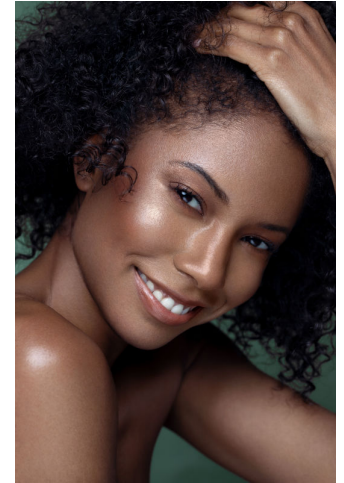

ENIG MODELS

Jacqueline Holley

Height : 5'11.5" / 181 cm | Bust : 32" / 81 cm | Waist : 24" / 61 cm | Hips : 34" / 86 cm | Shoe : 8.5 US / 6.0 UK | Hair Colour : Brown | Eyes : Brown

ENIG

MODELS

Jacqueline Holley

Height : 5'11.5" / 181 cm | Bust : 32" / 81 cm | Waist : 24" / 61 cm | Hips : 34" / 86 cm | Shoe : 8.5 US / 6.0 UK | Hair Colour : Brown | Eyes : Brown