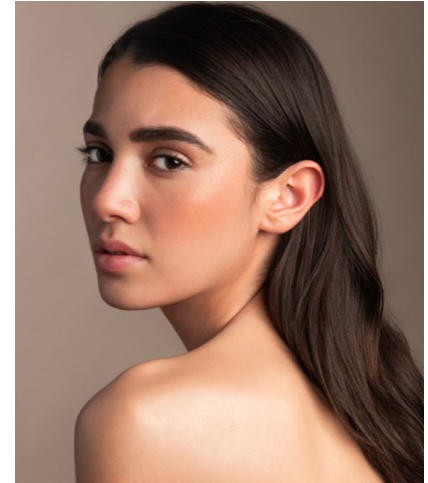

ENIG MODELS

Julia Fernandez

Height : 5'10" / 178 cm | Bust : 32" / 81 cm | Waist : 24" / 61 cm | Hips : 35" / 89 cm | Shoe : 8.0 US / 6.0 UK | Hair Colour : Brown | Eyes : Brown

ENIG

MODELS

ENIG MODELS

Julia Fernandez

Height : 5'10" / 178 cm | Bust : 32" / 81 cm | Waist : 24" / 61 cm | Hips : 35" / 89 cm | Shoe : 8.0 US / 6.0 UK | Hair Colour : Brown | Eyes : Brown