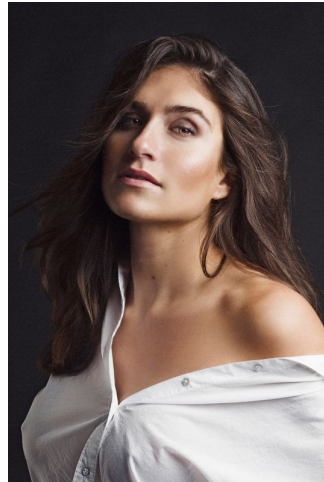

# ENIG

MODELS

Kayla Susan

Height : 5'9" / 175 cm | Bust : 32" / 81 cm | Waist : 25" / 64 cm | Hips : 37" / 94 cm | Shoe : 10.0 US / 7.0 UK | Hair Colour : Brown | Eyes : Green