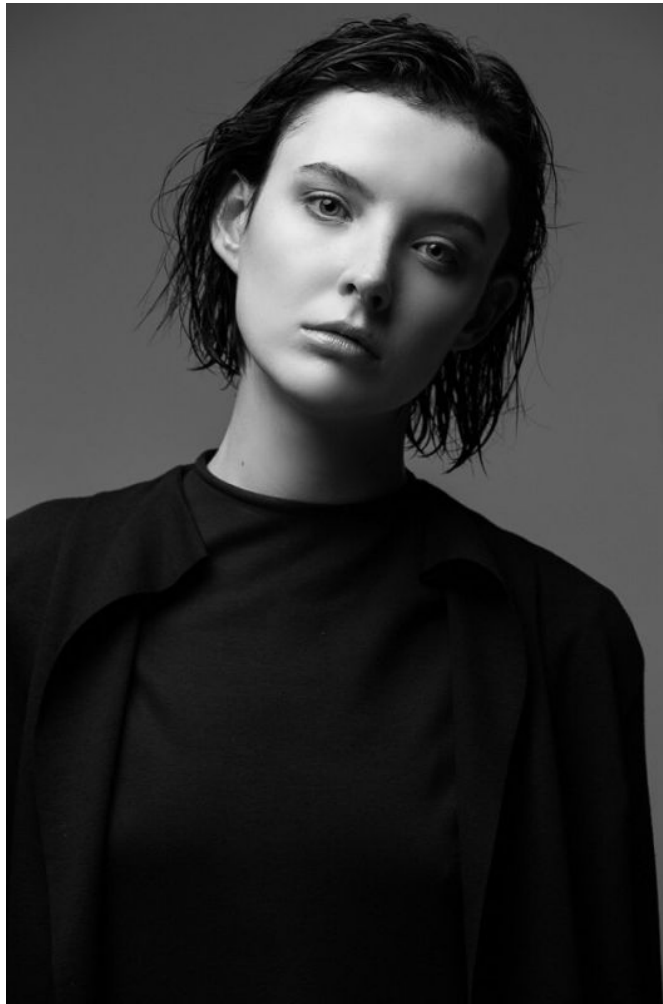

ENIG MODELS

Kseniya Baz

Height : 5'11" / 180 cm | Bust : 32" / 81 cm | Waist : 24" / 61 cm | Hips : 34.5" / 88 cm | Shoe : 10.0 US / 7.0 UK | Hair Colour : Brown | Eyes : Blue

ENIG

MODELS

Kseniya Baz

Height : 5'11" / 180 cm | Bust : 32" / 81 cm | Waist : 24" / 61 cm | Hips : 34.5" / 88 cm | Shoe : 10.0 US / 7.0 UK | Hair Colour : Brown | Eyes : Blue