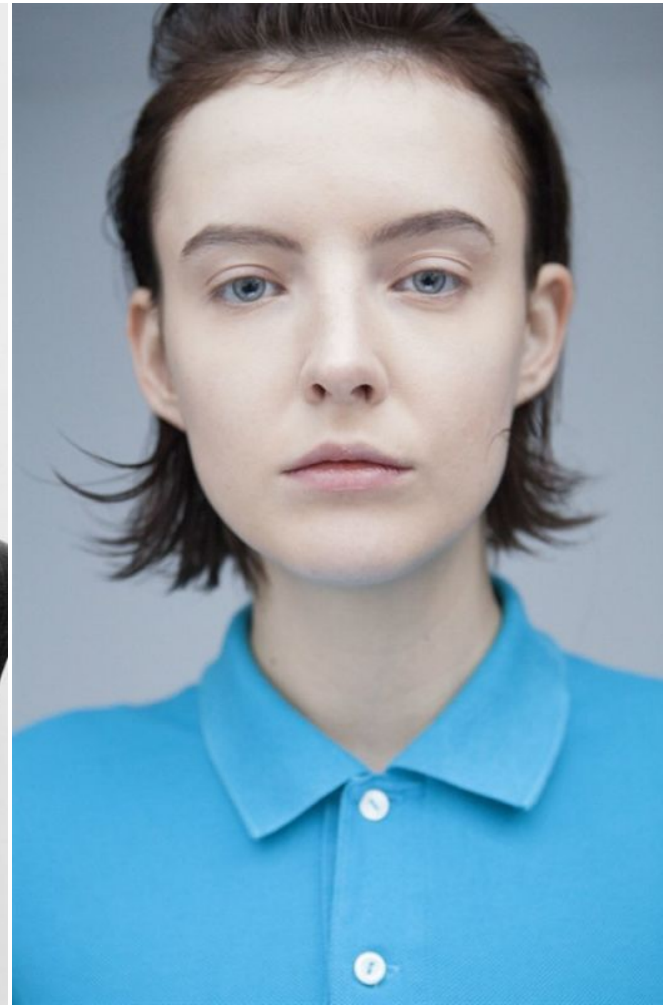

ENIG

MODELS

Kseniya Baz

Height : 5'11" / 180 cm | Bust : 32" / 81 cm | Waist : 24" / 61 cm | Hips : 34.5" / 88 cm | Shoe : 10.0 US / 7.0 UK | Hair Colour : Brown | Eyes : Blue