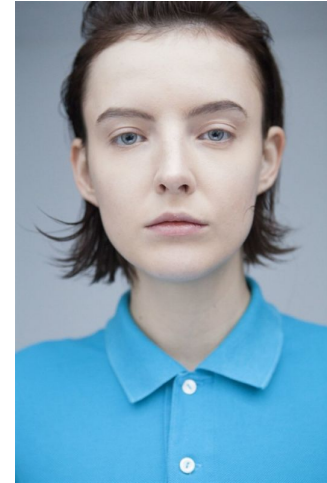

ENIG MODELS

Kseniya Baz

Height : 5'11" / 180 cm | Bust : 32" / 81 cm | Waist : 24" / 61 cm | Hips : 34.5" / 88 cm | Shoe : 10.0 US / 7.0 UK | Hair Colour : Brown | Eyes : Blue