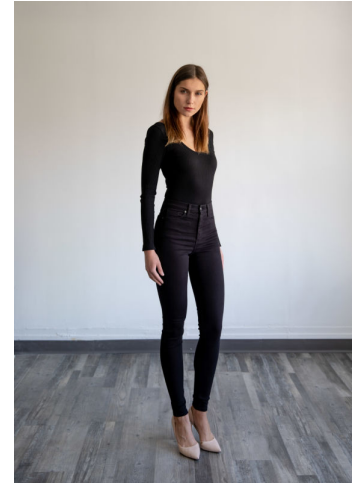

ENIG MODELS

Lena Vost

Height : 5'10" / 178 cm | Bust : 34" / 86 cm | Waist : 27.5" / 70 cm | Hips : 37" / 94 cm | Shoe : 8.5 US / 6.0 UK | Hair Colour : Brown | Eyes : Green/Grey

ENIG

MODELS

Lena Vost

Height : 5'10" / 178 cm | Bust : 34" / 86 cm | Waist : 27.5" / 70 cm | Hips : 37" / 94 cm | Shoe : 8.5 US / 6.0 UK | Hair Colour : Brown | Eyes : Green/Grey