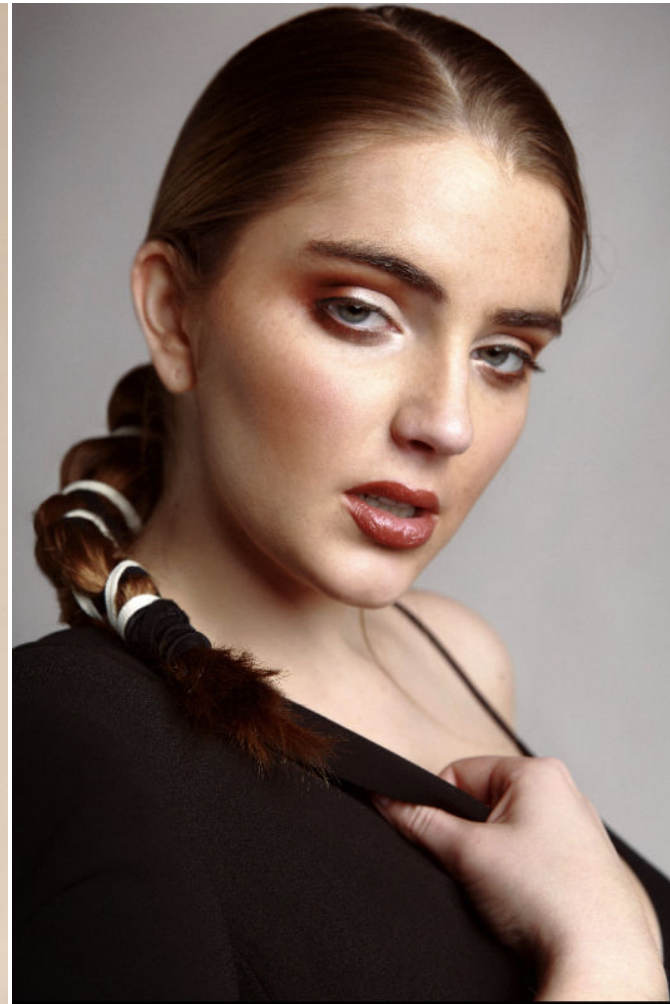

ENIG MODELS

Lily Houck

Height : 5'10" / 178 cm | Bust : 38" / 96 cm | Waist : 29" / 74 cm | Hips : 39.5" / 100 cm | Shoe : 9.0 US / 6.5 UK | Hair Colour : Light Brown | Eyes : Hazel

ENIG MODELS

Lily Houck

Height : 5'10" / 178 cm | Bust : 38" / 96 cm | Waist : 29" / 74 cm | Hips : 39.5" / 100 cm | Shoe : 9.0 US / 6.5 UK | Hair Colour : Light Brown | Eyes : Hazel

ENIG MODELS

Lily Houck

Height : 5'10" / 178 cm | Bust : 38" / 96 cm | Waist : 29" / 74 cm | Hips : 39.5" / 100 cm | Shoe : 9.0 US / 6.5 UK | Hair Colour : Light Brown | Eyes : Hazel