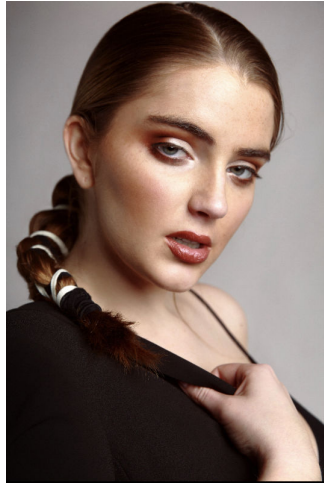

ENIG MODELS

Lily Houck

Height : 5'10" / 178 cm | Bust : 38" / 96 cm | Waist : 29" / 74 cm | Hips : 39.5" / 100 cm | Shoe : 9.0 US / 6.5 UK | Hair Colour : Light Brown | Eyes : Hazel

ENIG

M O D E L S

ENIG MODELS

Lily Houck

Height : 5'10" / 178 cm | Bust : 38" / 96 cm | Waist : 29" / 74 cm | Hips : 39.5" / 100 cm | Shoe : 9.0 US / 6.5 UK | Hair Colour : Light Brown | Eyes : Hazel