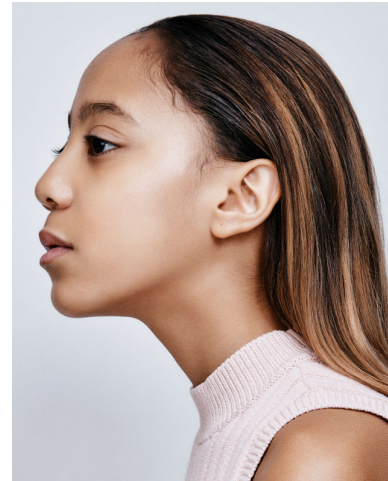

# ENIG MODELS

Lyndsey Bloise

Height : 64" / 163 cm | Bust : 32" / 81 cm | Waist : 26" / 66 cm | Hips : 33" / 84 cm | Shoe : 7.5 US / 5.5 UK | Hair Colour : Chestnut | Eyes : Brown

# ENIG

MODELS

ENIG  
MODELS

Lyndsey Bloise

Height : 64" / 163 cm | Bust : 32" / 81 cm | Waist : 26" / 66 cm | Hips : 33" / 84 cm | Shoe : 7.5 US / 5.5 UK | Hair Colour : Chestnut | Eyes : Brown