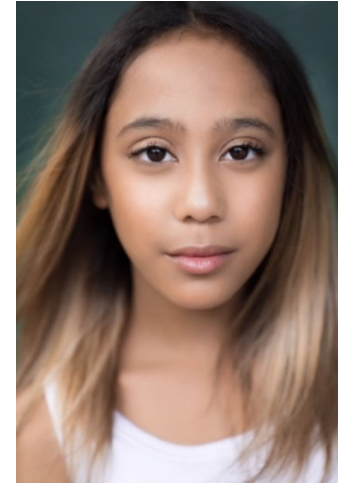

# ENIG MODELS

Lyndsey Bloise

Height : 64" / 163 cm | Bust : 32" / 81 cm | Waist : 26" / 66 cm | Hips : 33" / 84 cm | Shoe : 7.5 US / 5.5 UK | Hair Colour : Chestnut | Eyes : Brown

# ENIG

MODELS

ENIG  
MODELS

Lyndsey Bloise

Height : 64" / 163 cm | Bust : 32" / 81 cm | Waist : 26" / 66 cm | Hips : 33" / 84 cm | Shoe : 7.5 US / 5.5 UK | Hair Colour : Chestnut | Eyes : Brown