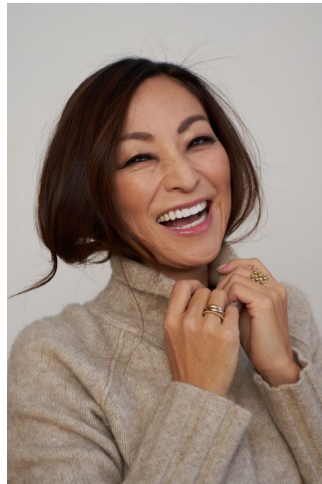

ENIG MODELS

Madoka

Height : 5'1" / 155 cm | Bust : 31" / 79 cm | Waist : 23" / 58 cm | Hips : 31" / 79 cm | Shoe : 5.0 US / 3.5 UK | Hair Colour : Brown | Eyes : Brown

ENIG

MODELS

ENIG MODELS

Madoka

Height : 5'1" / 155 cm | Bust : 31" / 79 cm | Waist : 23" / 58 cm | Hips : 31" / 79 cm | Shoe : 5.0 US / 3.5 UK | Hair Colour : Brown | Eyes : Brown