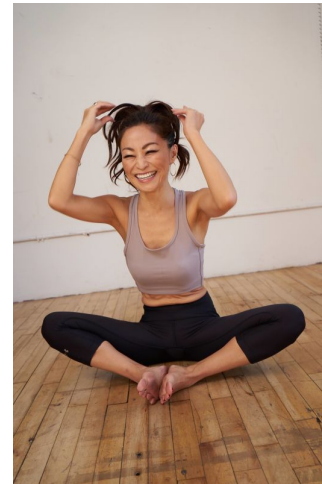

ENIG MODELS

Madoka

Height : 5'1" / 155 cm | Bust : 31" / 79 cm | Waist : 23" / 58 cm | Hips : 31" / 79 cm | Shoe : 5.0 US / 3.5 UK | Hair Colour : Brown | Eyes : Brown

ENIG

MODELS

ENIG MODELS

Madoka

Height : 5'1" / 155 cm | Bust : 31" / 79 cm | Waist : 23" / 58 cm | Hips : 31" / 79 cm | Shoe : 5.0 US / 3.5 UK | Hair Colour : Brown | Eyes : Brown