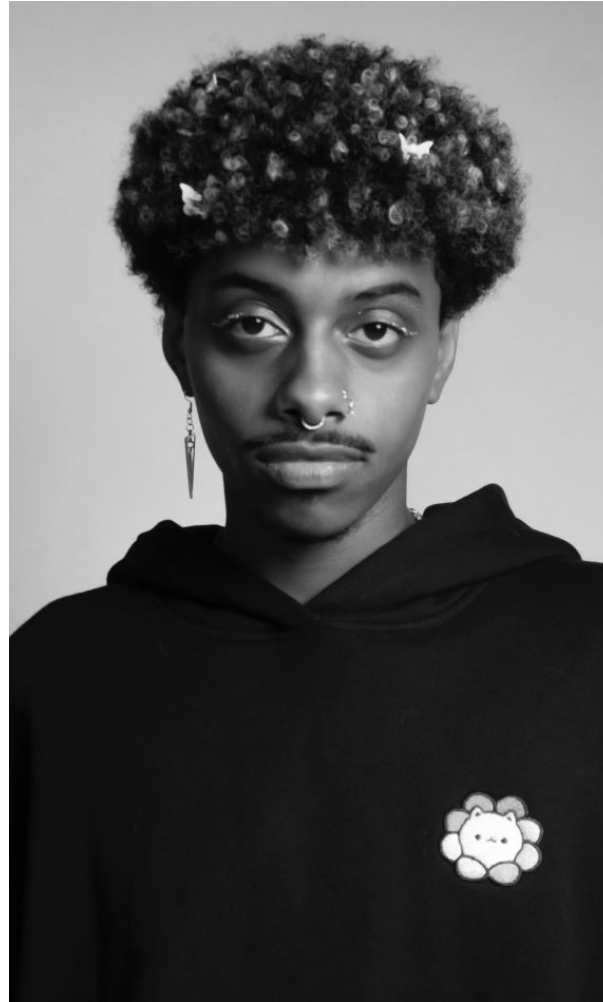

ENIG MODELS

Momo

Height : 5'8" / 173 cm | Waist : 30" / 76 cm | Chest : 36" / 91 cm | Hips : 31" / 79 cm | Hair Colour : Black | Eyes : Brown

ENIG

MODELS

ENIG MODELS

Momo

Height : 5'8" / 173 cm | Waist : 30" / 76 cm | Chest : 36" / 91 cm | Hips : 31" / 79 cm | Hair Colour : Black | Eyes : Brown