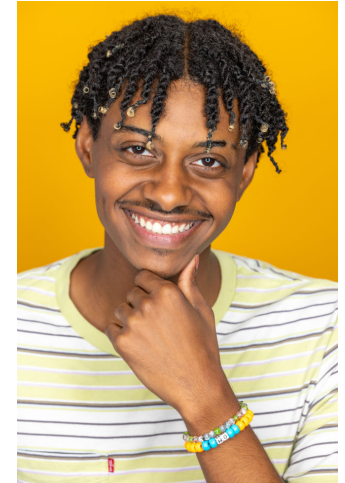

ENIG MODELS

Momo

Height : 5'8" / 173 cm | Waist : 30" / 76 cm | Chest : 36" / 91 cm | Hips : 31" / 79 cm | Hair Colour : Black | Eyes : Brown

ENIG

MODELS

ENIG MODELS

Momo

Height : 5'8" / 173 cm | Waist : 30" / 76 cm | Chest : 36" / 91 cm | Hips : 31" / 79 cm | Hair Colour : Black | Eyes : Brown