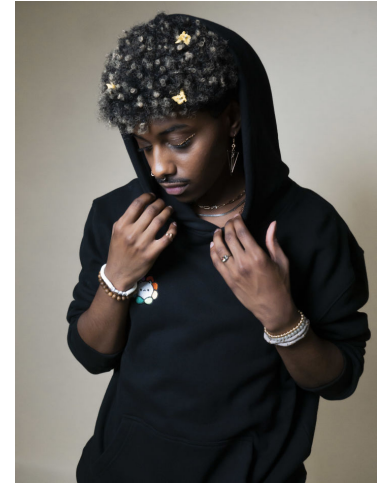

ENIG MODELS

Momo

Height : 5'8" / 173 cm | Waist : 30" / 76 cm | Chest : 36" / 91 cm | Hips : 31" / 79 cm | Hair Colour : Black | Eyes : Brown

ENIG

MODELS

ENIG MODELS

Momo

Height : 5'8" / 173 cm | Waist : 30" / 76 cm | Chest : 36" / 91 cm | Hips : 31" / 79 cm | Hair Colour : Black | Eyes : Brown