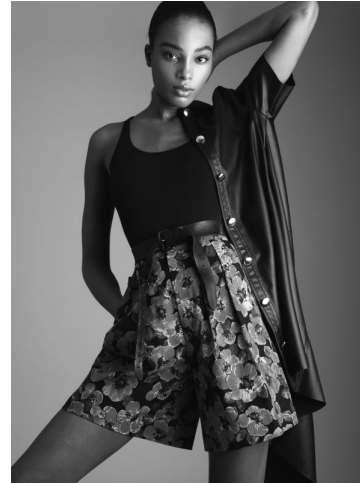

ENIG MODELS

Nina Adams

Height : 5'11.5" / 182 cm | Bust : 34" / 86 cm | Waist : 24" / 61 cm | Hips : 35" / 89 cm | Shoe : 10.5 US / 7.5 UK | Hair Colour : Brown | Eyes : Brown

ENIG

MODELS

ENIG MODELS

Nina Adams

Height : 5'11.5" / 182 cm | Bust : 34" / 86 cm | Waist : 24" / 61 cm | Hips : 35" / 89 cm | Shoe : 10.5 US / 7.5 UK | Hair Colour : Brown | Eyes : Brown