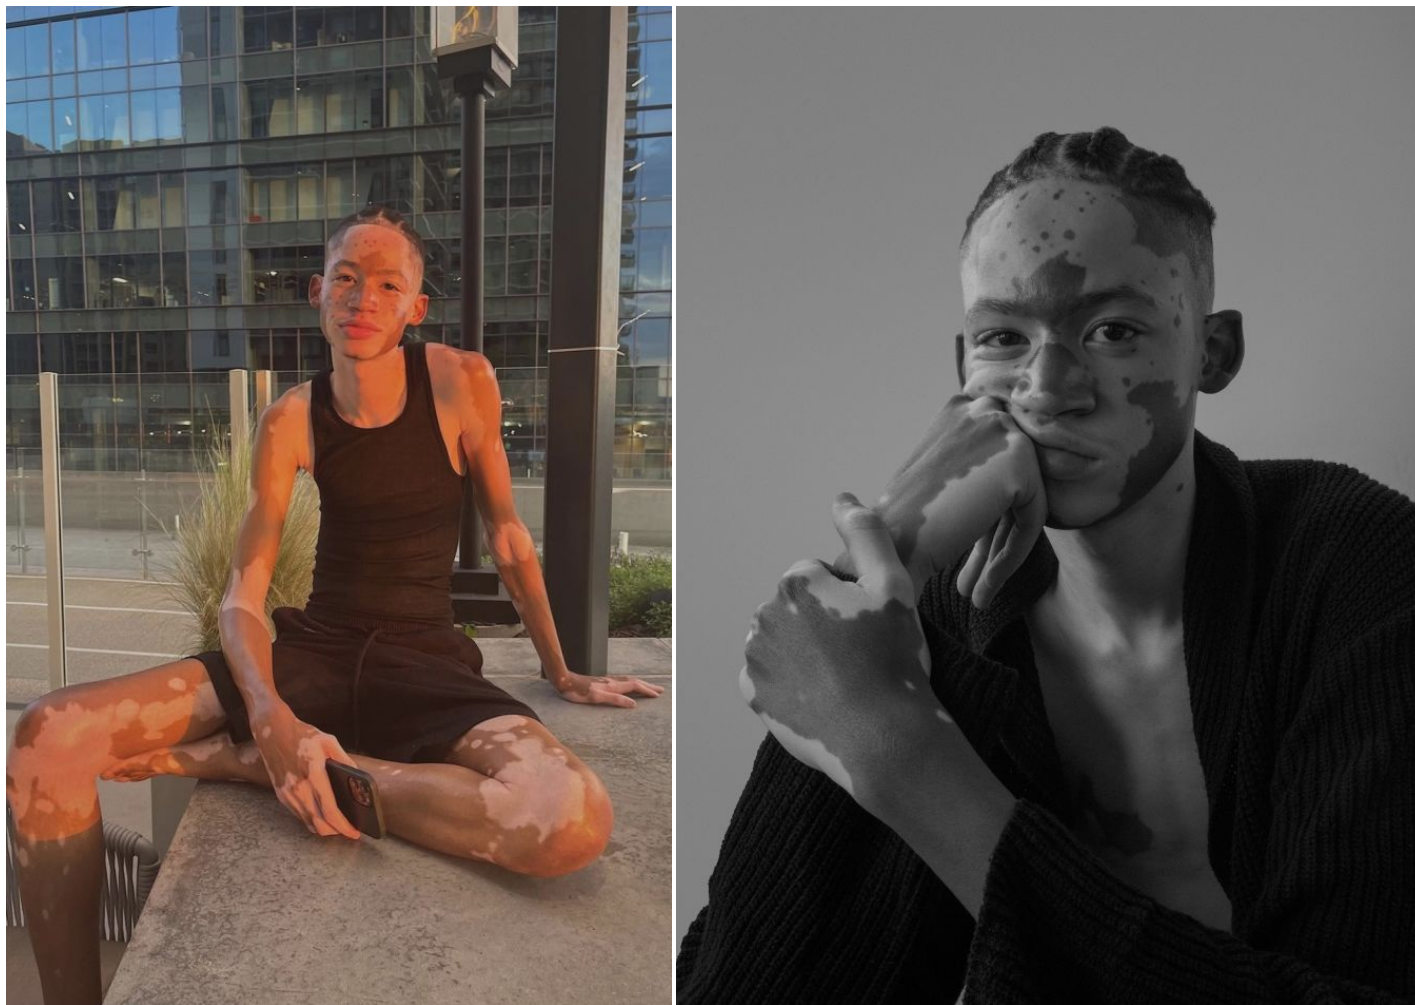

ENIG

MODELS

Original Crawford

Height : 6'1" / 185 cm | Waist : 30" / 76 cm | Chest : 34" / 86 cm | Hair Colour : Black | Eyes : Black

ENIG

MODELS

Original Crawford

Height : 6'1" / 185 cm | Waist : 30" / 76 cm | Chest : 34" / 86 cm | Hair Colour : Black | Eyes : Black

ENIG

M O D E L S

Original Crawford

Height : 6'1" / 185 cm | Waist : 30" / 76 cm | Chest : 34" / 86 cm | Hair Colour : Black | Eyes : Black

ENIG MODELS

Original Crawford

Height : 6'1" / 185 cm | Waist : 30" / 76 cm | Chest : 34" / 86 cm | Hair Colour : Black | Eyes : Black

ENIG

M O D E L S

Original Crawford

Height : 6'1" / 185 cm | Waist : 30" / 76 cm | Chest : 34" / 86 cm | Hair Colour : Black | Eyes : Black