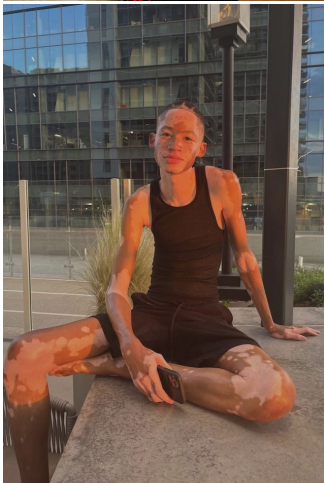

ENIG MODELS

Original Crawford

Height : 6'1" / 185 cm | Waist : 30" / 76 cm | Chest : 34" / 86 cm | Hair Colour : Black | Eyes : Black

ENIG

MODELS

Original Crawford

Height : 6'1" / 185 cm | Waist : 30" / 76 cm | Chest : 34" / 86 cm | Hair Colour : Black | Eyes : Black