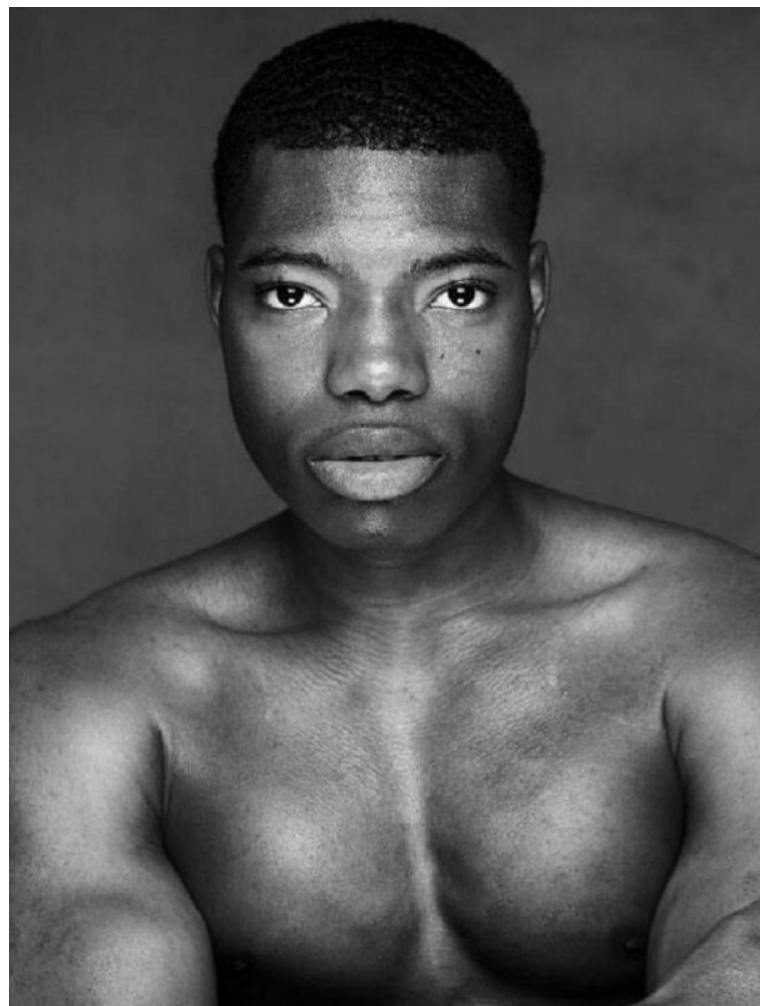

# ENIG

M O D E L S

Ricky

Height : 6'0" / 183 cm | Waist : 26" / 66 cm | Chest : 35" / 89 cm | Hair Colour : Black | Eyes : Brown

# ENIG

MODELS

Ricky

Height : 6'0" / 183 cm | Waist : 26" / 66 cm | Chest : 35" / 89 cm | Hair Colour : Black | Eyes : Brown