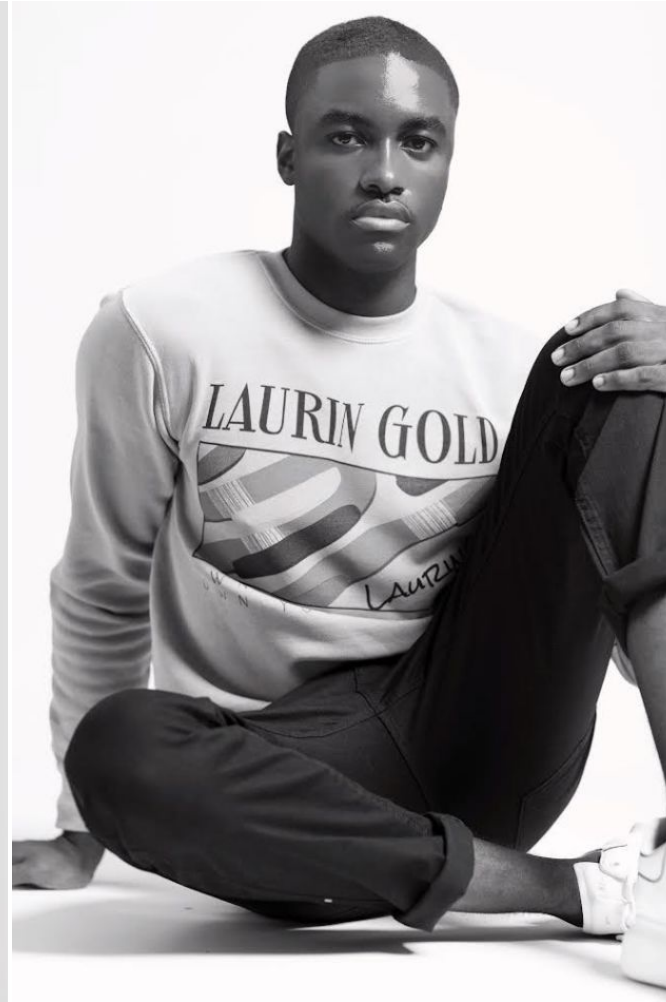

ENIG

MODELS

Rohan Williamson

Height : 6'4" / 193 cm | Waist : 32" / 81 cm | Chest : 34" / 86 cm | Hair Colour : Black | Eyes : Brown