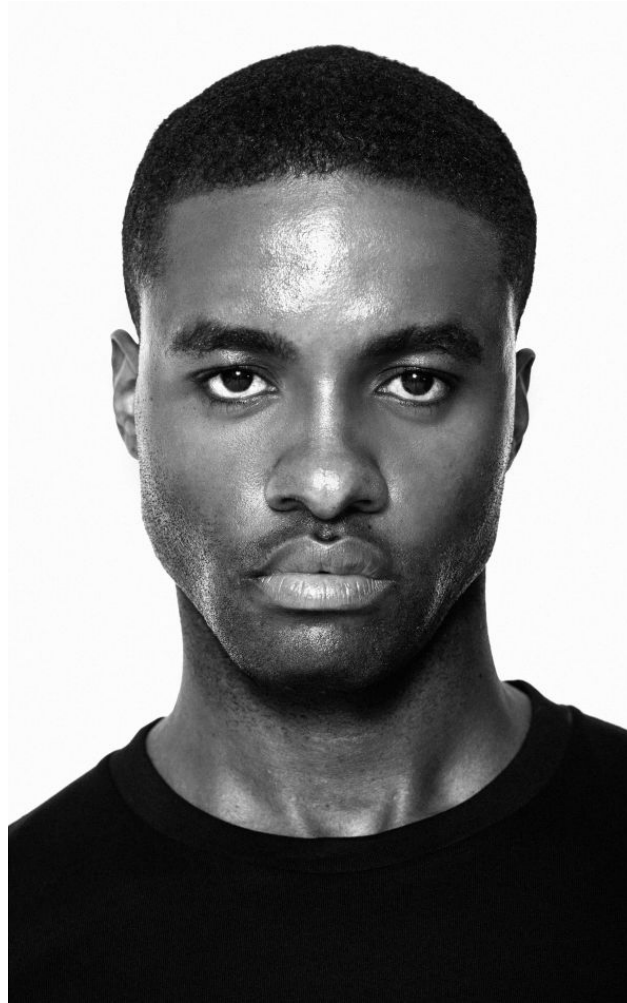

# ENIG

M O D E L S

Rohan Williamson

Height : 6'4" / 193 cm | Waist : 32" / 81 cm | Chest : 34" / 86 cm | Hair Colour : Black | Eyes : Brown

# ENIG

MODELS

Rohan Williamson

Height : 6'4" / 193 cm | Waist : 32" / 81 cm | Chest : 34" / 86 cm | Hair Colour : Black | Eyes : Brown