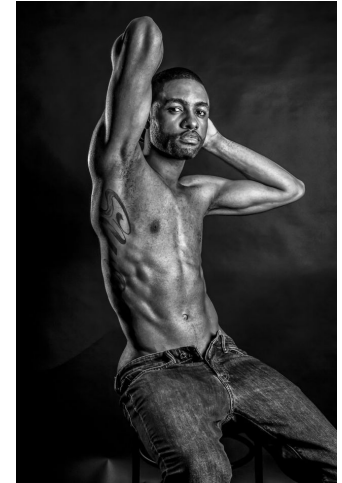

ENIG MODELS

Rohan Williamson

Height : 6'4" / 193 cm | Waist : 32" / 81 cm | Chest : 34" / 86 cm | Hair Colour : Black | Eyes : Brown

ENIG

MODELS

ENIG MODELS

Rohan Williamson

Height : 6'4" / 193 cm | Waist : 32" / 81 cm | Chest : 34" / 86 cm | Hair Colour : Black | Eyes : Brown