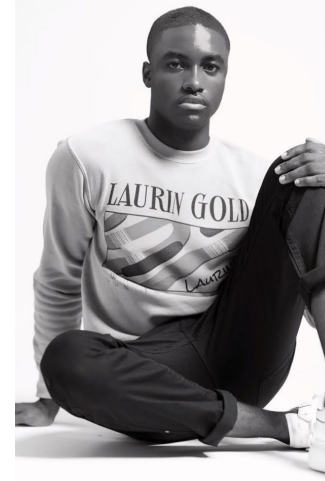

ENIG

M O D E L S

Rohan Williamson

Height : 6'4" / 193 cm | Waist : 32" / 81 cm | Chest : 34" / 86 cm | Hair Colour : Black | Eyes : Brown

ENIG

MODELS

ENIG MODELS

Rohan Williamson

Height : 6'4" / 193 cm | Waist : 32" / 81 cm | Chest : 34" / 86 cm | Hair Colour : Black | Eyes : Brown