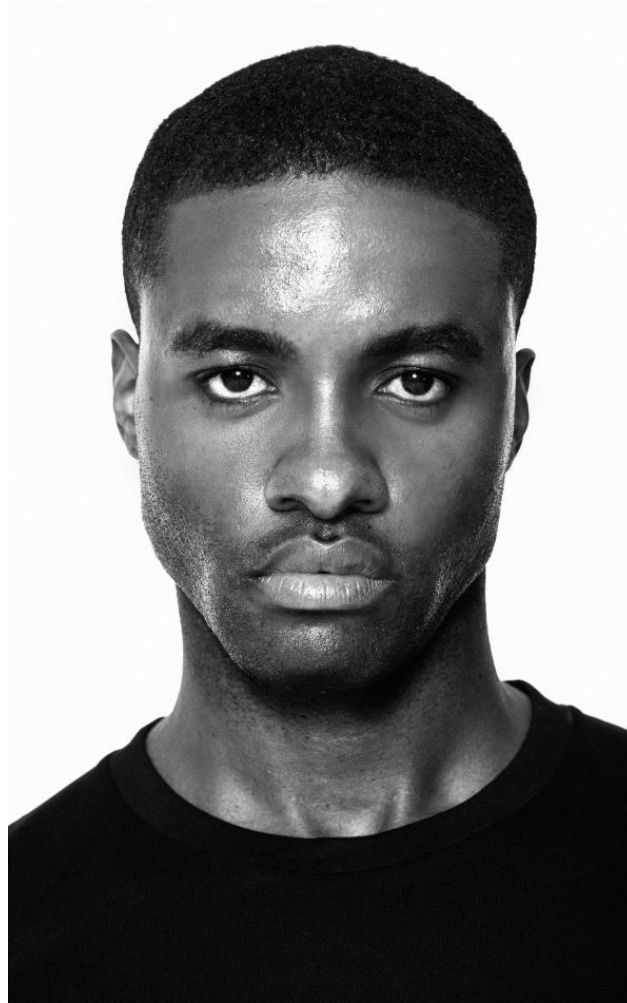

ENIG MODELS

Rohan Williamson

Height : 6'4" / 193 cm | Waist : 32" / 81 cm | Chest : 34" / 86 cm | Hair Colour : Black | Eyes : Brown

ENIG

MODELS

ENIG MODELS

Rohan Williamson

Height : 6'4" / 193 cm | Waist : 32" / 81 cm | Chest : 34" / 86 cm | Hair Colour : Black | Eyes : Brown