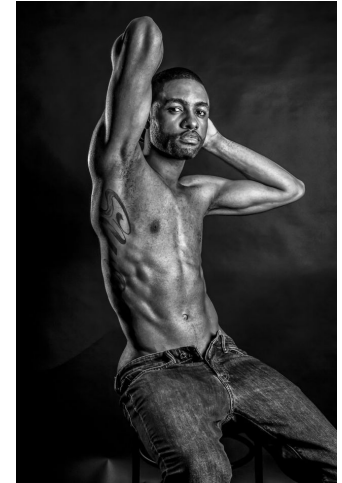

ENIG

M O D E L S

Rohan Williamson

Height : 6'4" / 193 cm | Waist : 32" / 81 cm | Chest : 34" / 86 cm | Hair Colour : Black | Eyes : Brown

ENIG

MODELS

ENIG MODELS

Rohan Williamson

Height : 6'4" / 193 cm | Waist : 32" / 81 cm | Chest : 34" / 86 cm | Hair Colour : Black | Eyes : Brown