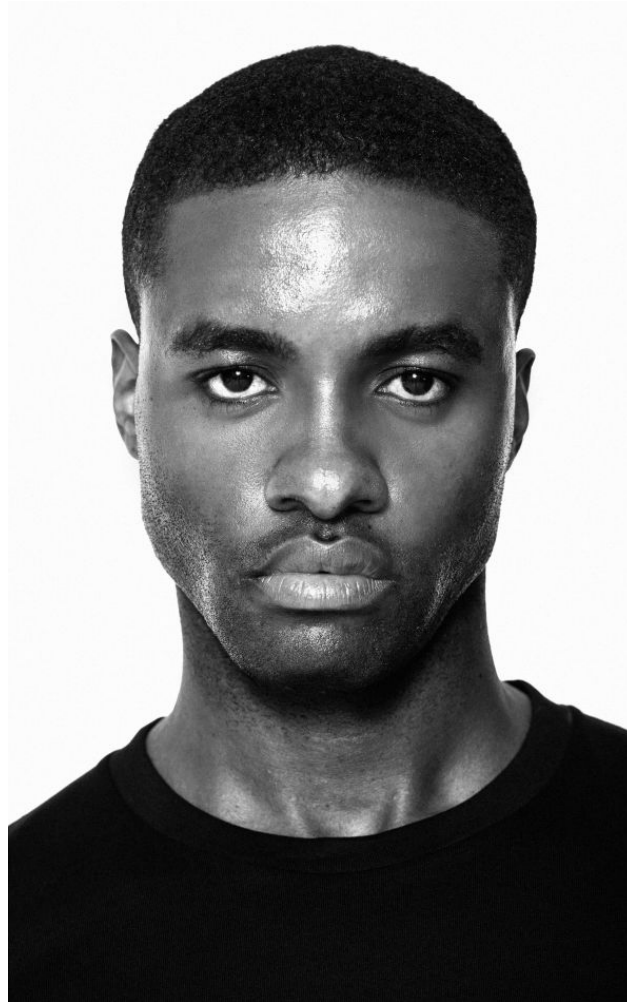

ENIG

M O D E L S

Rohan Williamson

Height : 6'4" / 193 cm | Waist : 32" / 81 cm | Chest : 34" / 86 cm | Hair Colour : Black | Eyes : Brown

ENIG

MODELS

ENIG MODELS

Rohan Williamson

Height : 6'4" / 193 cm | Waist : 32" / 81 cm | Chest : 34" / 86 cm | Hair Colour : Black | Eyes : Brown