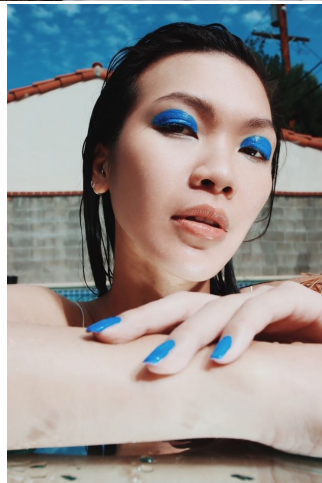

ENIG MODELS

Savie Lau

Height : 5'8" / 173 cm | Bust : 32" / 81 cm | Waist : 25" / 64 cm | Hips : 32" / 81 cm | Shoe : 8.0 US / 6.0 UK | Hair Colour : Brown | Eyes : Brown

ENIG

MODELS

ENIG

MODELS

ENIG MODELS

Savie Lau

Height : 5'8" / 173 cm | Bust : 32" / 81 cm | Waist : 25" / 64 cm | Hips : 32" / 81 cm | Shoe : 8.0 US / 6.0 UK | Hair Colour : Brown | Eyes : Brown