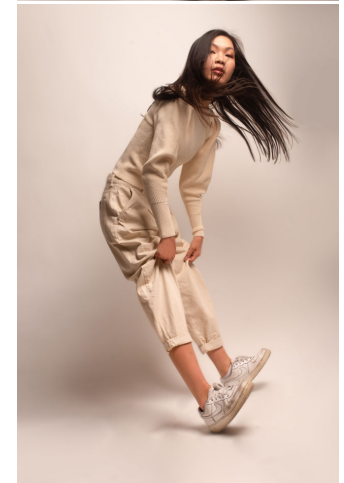

ENIG MODELS

Savie Lau

Height : 5'8" / 173 cm | Bust : 32" / 81 cm | Waist : 25" / 64 cm | Hips : 32" / 81 cm | Shoe : 8.0 US / 6.0 UK | Hair Colour : Brown | Eyes : Brown

ENIG

MODELS

ENIG

MODELS

ENIG MODELS

Savie Lau

Height : 5'8" / 173 cm | Bust : 32" / 81 cm | Waist : 25" / 64 cm | Hips : 32" / 81 cm | Shoe : 8.0 US / 6.0 UK | Hair Colour : Brown | Eyes : Brown