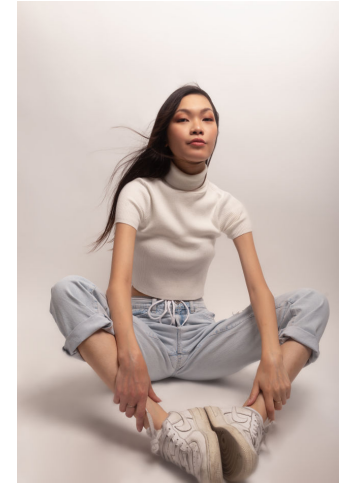

ENIG MODELS

Savie Lau

Height : 5'8" / 173 cm | Bust : 32" / 81 cm | Waist : 25" / 64 cm | Hips : 32" / 81 cm | Shoe : 8.0 US / 6.0 UK | Hair Colour : Brown | Eyes : Brown

ENIG

MODELS

ENIG

MODELS

ENIG MODELS

Savie Lau

Height : 5'8" / 173 cm | Bust : 32" / 81 cm | Waist : 25" / 64 cm | Hips : 32" / 81 cm | Shoe : 8.0 US / 6.0 UK | Hair Colour : Brown | Eyes : Brown