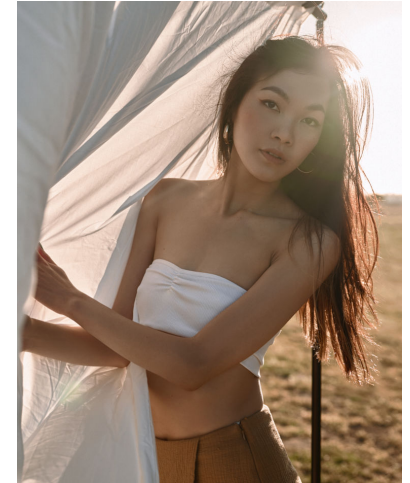

ENIG MODELS

Savie Lau

Height : 5'8" / 173 cm | Bust : 32" / 81 cm | Waist : 25" / 64 cm | Hips : 32" / 81 cm | Shoe : 8.0 US / 6.0 UK | Hair Colour : Brown | Eyes : Brown

ENIG

MODELS

ENIG

MODELS

ENIG MODELS

Savie Lau

Height : 5'8" / 173 cm | Bust : 32" / 81 cm | Waist : 25" / 64 cm | Hips : 32" / 81 cm | Shoe : 8.0 US / 6.0 UK | Hair Colour : Brown | Eyes : Brown