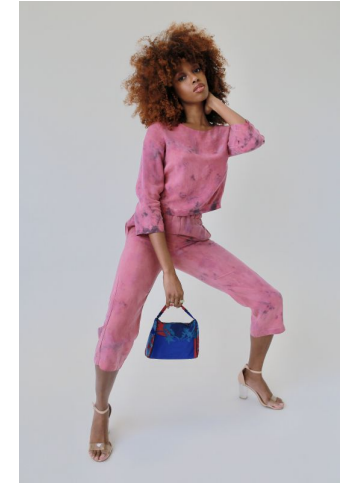

# ENIG

MODELS

Shaunte Peters

Height : 5'9" / 175 cm | Bust : 32" / 81 cm | Waist : 22.5" / 57 cm | Hips : 33" / 84 cm | Shoe : 7.0 US / 5.0 UK | Hair Colour : Black | Eyes : Brown