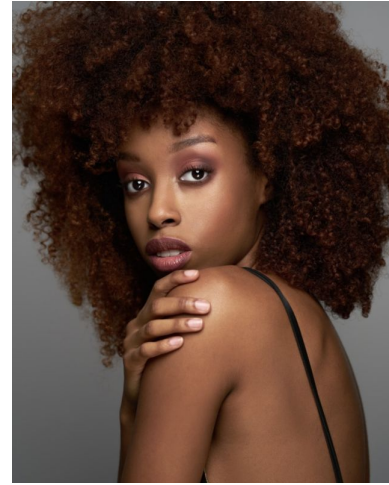

# ENIG

MODELS

Shaunte Peters

Height : 5'9" / 175 cm | Bust : 32" / 81 cm | Waist : 22.5" / 57 cm | Hips : 33" / 84 cm | Shoe : 7.0 US / 5.0 UK | Hair Colour : Black | Eyes : Brown