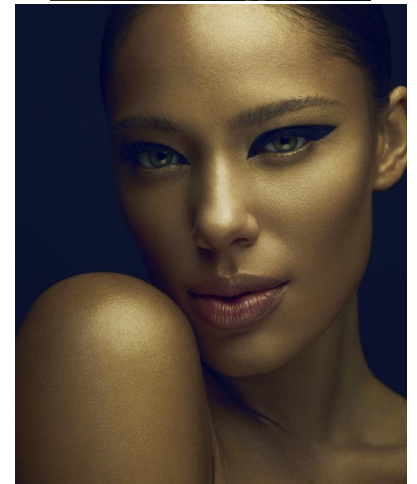

ENIG MODELS

Sidney Simone

Height : 5'10" / 178 cm | Bust : 32" / 81 cm | Waist : 24.5" / 62 cm | Hips : 34" / 86 cm | Shoe : 8.5 US / 6.0 UK | Hair Colour : Brown | Eyes : Green

ENIG

MODELS

ENIG

MODELS

Sidney Simone

Height : 5'10" / 178 cm | Bust : 32" / 81 cm | Waist : 24.5" / 62 cm | Hips : 34" / 86 cm | Shoe : 8.5 US / 6.0 UK | Hair Colour : Brown | Eyes : Green