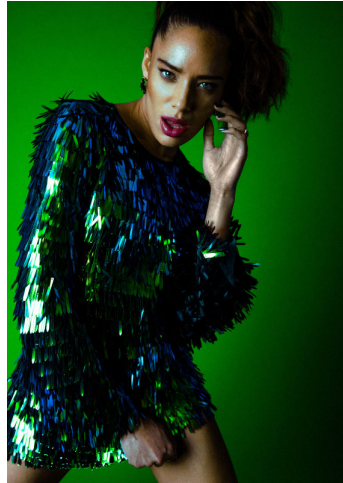

ENIG MODELS

Sidney Simone

Height : 5'10" / 178 cm | Bust : 32" / 81 cm | Waist : 24.5" / 62 cm | Hips : 34" / 86 cm | Shoe : 8.5 US / 6.0 UK | Hair Colour : Brown | Eyes : Green

ENIG

MODELS

ENIG

MODELS

Sidney Simone

Height : 5'10" / 178 cm | Bust : 32" / 81 cm | Waist : 24.5" / 62 cm | Hips : 34" / 86 cm | Shoe : 8.5 US / 6.0 UK | Hair Colour : Brown | Eyes : Green