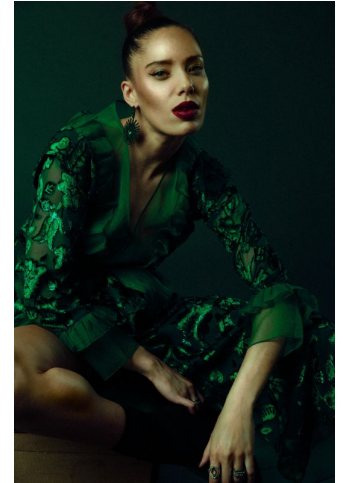

ENIG MODELS

Sidney Simone

Height : 5'10" / 178 cm | Bust : 32" / 81 cm | Waist : 24.5" / 62 cm | Hips : 34" / 86 cm | Shoe : 8.5 US / 6.0 UK | Hair Colour : Brown | Eyes : Green

ENIG

MODELS

ENIG

MODELS

Sidney Simone

Height : 5'10" / 178 cm | Bust : 32" / 81 cm | Waist : 24.5" / 62 cm | Hips : 34" / 86 cm | Shoe : 8.5 US / 6.0 UK | Hair Colour : Brown | Eyes : Green