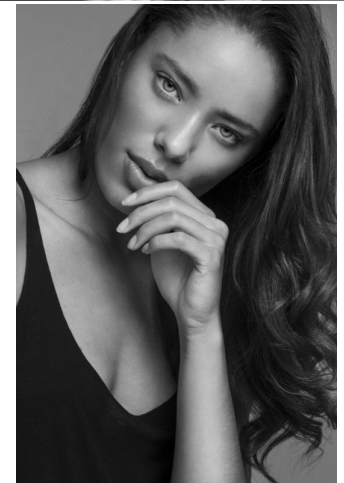

ENIG MODELS

Sidney Simone

Height : 5'10" / 178 cm | Bust : 32" / 81 cm | Waist : 24.5" / 62 cm | Hips : 34" / 86 cm | Shoe : 8.5 US / 6.0 UK | Hair Colour : Brown | Eyes : Green

ENIG

MODELS

ENIG

MODELS

Sidney Simone

Height : 5'10" / 178 cm | Bust : 32" / 81 cm | Waist : 24.5" / 62 cm | Hips : 34" / 86 cm | Shoe : 8.5 US / 6.0 UK | Hair Colour : Brown | Eyes : Green