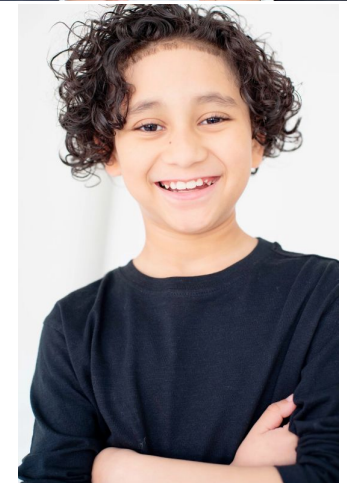

ENIG

M O D E L S

Timothy Rivera

Height : 4'10" / 147 cm | Hair Colour : Black | Eyes : Brown

ENIG

M O D E L S

Timothy Rivera

Height : 4'10" / 147 cm | Hair Colour : Black | Eyes : Brown