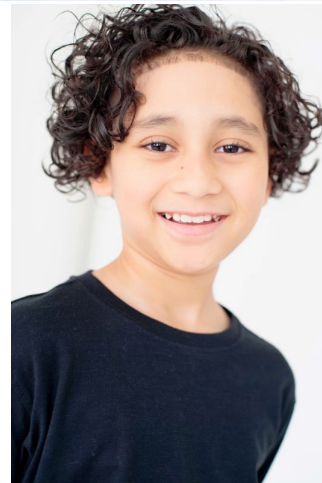

ENIG

M O D E L S

Timothy Rivera

Height : 4'10" / 147 cm | Hair Colour : Black | Eyes : Brown

ENIG

M O D E L S

Timothy Rivera

Height : 4'10" / 147 cm | Hair Colour : Black | Eyes : Brown