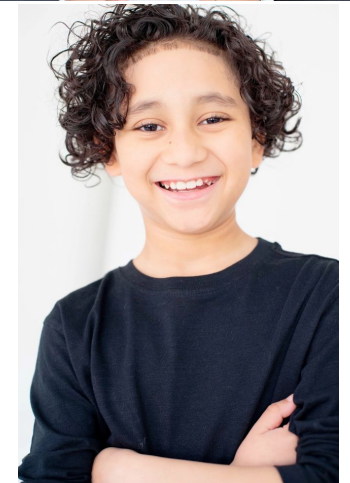

ENIG

M O D E L S

Timothy Rivera

Height : 4'10" / 147 cm | Hair Colour : Black | Eyes : Brown

ENIG

MODELS

ENIG
MODELS

Timothy Rivera

Height : 4'10" / 147 cm | Hair Colour : Black | Eyes : Brown