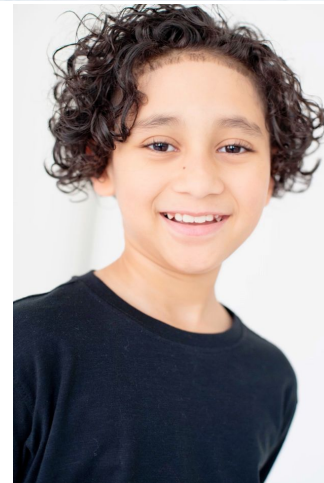

ENIG

M O D E L S

Timothy Rivera

Height : 4'10" / 147 cm | Hair Colour : Black | Eyes : Brown

ENIG

MODELS

ENIG
MODELS

Timothy Rivera

Height : 4'10" / 147 cm | Hair Colour : Black | Eyes : Brown