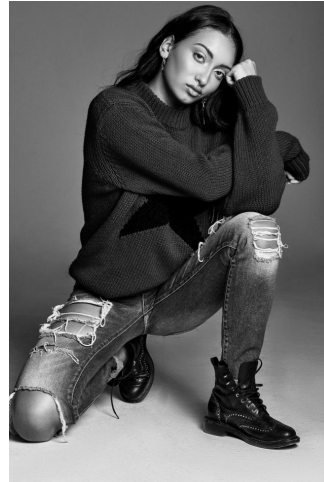

ENIG MODELS

Trinity

Height : 5'9" / 175 cm | Bust : 34" / 86 cm | Waist : 24" / 61 cm | Hips : 34" / 86 cm | Shoe : 8.0 US / 6.0 UK | Hair Colour : Brown | Eyes : Brown

ENIG

MODELS

ENIG MODELS

ENIG MODELS

ENIG MODELS

Trinity

Height : 5'9" / 175 cm | Bust : 34" / 86 cm | Waist : 24" / 61 cm | Hips : 34" / 86 cm | Shoe : 8.0 US / 6.0 UK | Hair Colour : Brown | Eyes : Brown