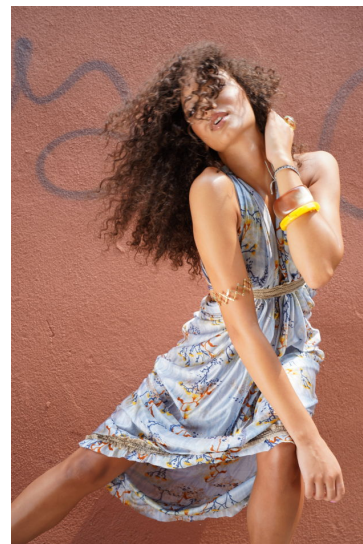

ENIG MODELS

Trinity

Height : 5'9" / 175 cm | Bust : 34" / 86 cm | Waist : 24" / 61 cm | Hips : 34" / 86 cm | Shoe : 8.0 US / 6.0 UK | Hair Colour : Brown | Eyes : Brown

ENIG

MODELS

ENIG MODELS

ENIG MODELS

ENIG MODELS

Trinity

Height : 5'9" / 175 cm | Bust : 34" / 86 cm | Waist : 24" / 61 cm | Hips : 34" / 86 cm | Shoe : 8.0 US / 6.0 UK | Hair Colour : Brown | Eyes : Brown