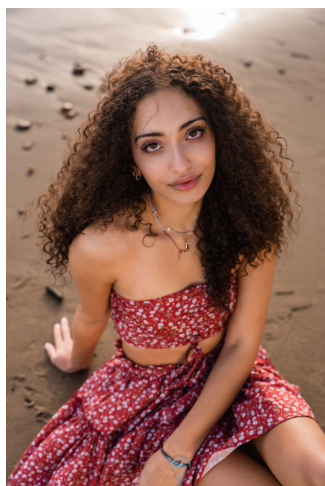

ENIG MODELS

Trinity

Height : 5'9" / 175 cm | Bust : 34" / 86 cm | Waist : 24" / 61 cm | Hips : 34" / 86 cm | Shoe : 8.0 US / 6.0 UK | Hair Colour : Brown | Eyes : Brown

ENIG

MODELS

ENIG MODELS

ENIG MODELS

ENIG MODELS

Trinity

Height : 5'9" / 175 cm | Bust : 34" / 86 cm | Waist : 24" / 61 cm | Hips : 34" / 86 cm | Shoe : 8.0 US / 6.0 UK | Hair Colour : Brown | Eyes : Brown