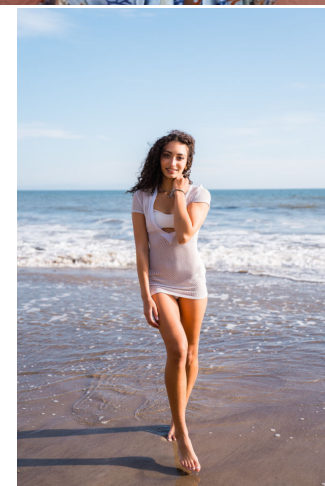

ENIG MODELS

Trinity

Height : 5'9" / 175 cm | Bust : 34" / 86 cm | Waist : 24" / 61 cm | Hips : 34" / 86 cm | Shoe : 8.0 US / 6.0 UK | Hair Colour : Brown | Eyes : Brown

ENIG

MODELS

ENIG MODELS

ENIG MODELS

ENIG MODELS

Trinity

Height : 5'9" / 175 cm | Bust : 34" / 86 cm | Waist : 24" / 61 cm | Hips : 34" / 86 cm | Shoe : 8.0 US / 6.0 UK | Hair Colour : Brown | Eyes : Brown