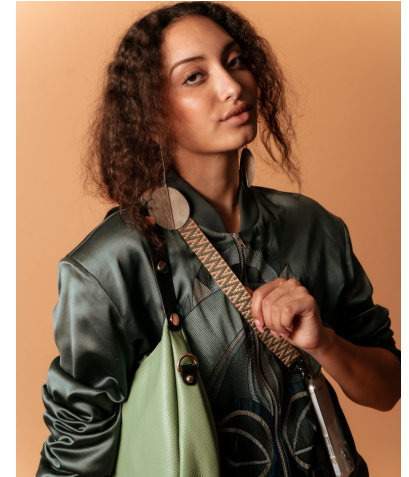

ENIG MODELS

Trinity

Height : 5'9" / 175 cm | Bust : 34" / 86 cm | Waist : 24" / 61 cm | Hips : 34" / 86 cm | Shoe : 8.0 US / 6.0 UK | Hair Colour : Brown | Eyes : Brown

ENIG

MODELS

ENIG MODELS

ENIG MODELS

ENIG MODELS

Trinity

Height : 5'9" / 175 cm | Bust : 34" / 86 cm | Waist : 24" / 61 cm | Hips : 34" / 86 cm | Shoe : 8.0 US / 6.0 UK | Hair Colour : Brown | Eyes : Brown