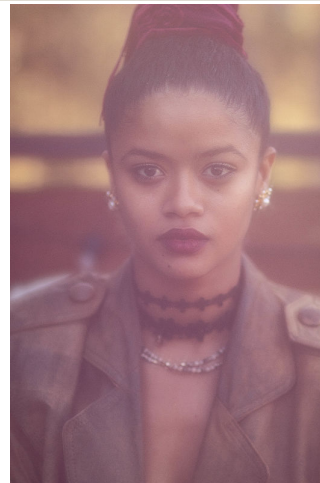

ENIG MODELS

Vanessa Ada

Height : 5'8" / 173 cm | Bust : 34" / 86 cm | Waist : 31" / 79 cm | Hips : 40" / 102 cm | Shoe : 8.5 US / 6.0 UK | Hair Colour : Brown | Eyes : Brown

ENIG

MODELS

ENIG MODELS

Vanessa Ada

Height : 5'8" / 173 cm | Bust : 34" / 86 cm | Waist : 31" / 79 cm | Hips : 40" / 102 cm | Shoe : 8.5 US / 6.0 UK | Hair Colour : Brown | Eyes : Brown