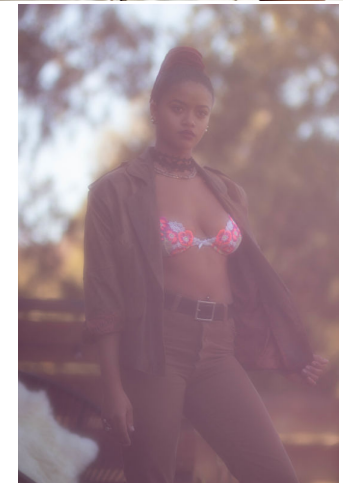

ENIG MODELS

Vanessa Ada

Height : 5'8" / 173 cm | Bust : 34" / 86 cm | Waist : 31" / 79 cm | Hips : 40" / 102 cm | Shoe : 8.5 US / 6.0 UK | Hair Colour : Brown | Eyes : Brown

ENIG

MODELS

ENIG MODELS

Vanessa Ada

Height : 5'8" / 173 cm | Bust : 34" / 86 cm | Waist : 31" / 79 cm | Hips : 40" / 102 cm | Shoe : 8.5 US / 6.0 UK | Hair Colour : Brown | Eyes : Brown