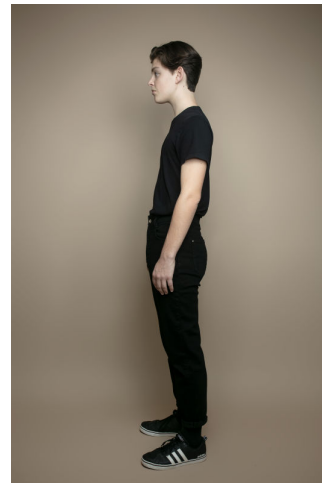

ENIG MODELS

William Wheaton

Height : 5'11" / 180 cm | Waist : 29" / 74 cm | Chest : 34" / 86 cm | Hips : 38" / 97 cm | Hair Colour : Brown | Eyes : Blue

ENIG MODELS

William Wheaton

Height : 5'11" / 180 cm | Waist : 29" / 74 cm | Chest : 34" / 86 cm | Hips : 38" / 97 cm | Hair Colour : Brown | Eyes : Blue