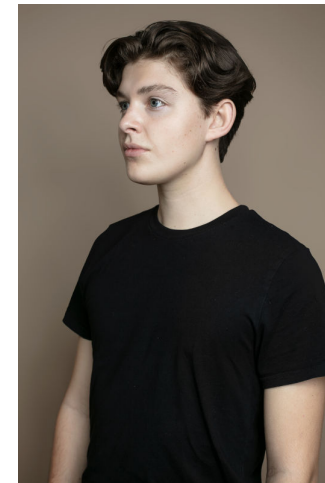

ENIG MODELS

William Wheaton

Height : 5'11" / 180 cm | Waist : 29" / 74 cm | Chest : 34" / 86 cm | Hips : 38" / 97 cm | Hair Colour : Brown | Eyes : Blue

ENIG MODELS

William Wheaton

Height : 5'11" / 180 cm | Waist : 29" / 74 cm | Chest : 34" / 86 cm | Hips : 38" / 97 cm | Hair Colour : Brown | Eyes : Blue