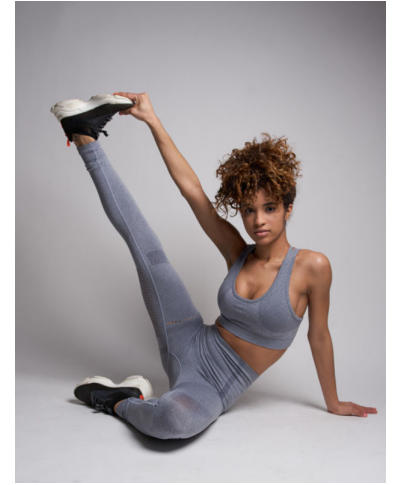

ENIG MODELS

Yuligenes

Height : 5'6.5" / 169 cm | Bust : 34" / 86 cm | Waist : 24" / 61 cm | Hips : 35" / 89 cm | Shoe : 7.0 US / 5.0 UK | Hair Colour : Black | Eyes : Brown

ENIG

MODELS

ENIG MODELS

Yuligenes

Height : 5'6.5" / 169 cm | Bust : 34" / 86 cm | Waist : 24" / 61 cm | Hips : 35" / 89 cm | Shoe : 7.0 US / 5.0 UK | Hair Colour : Black | Eyes : Brown